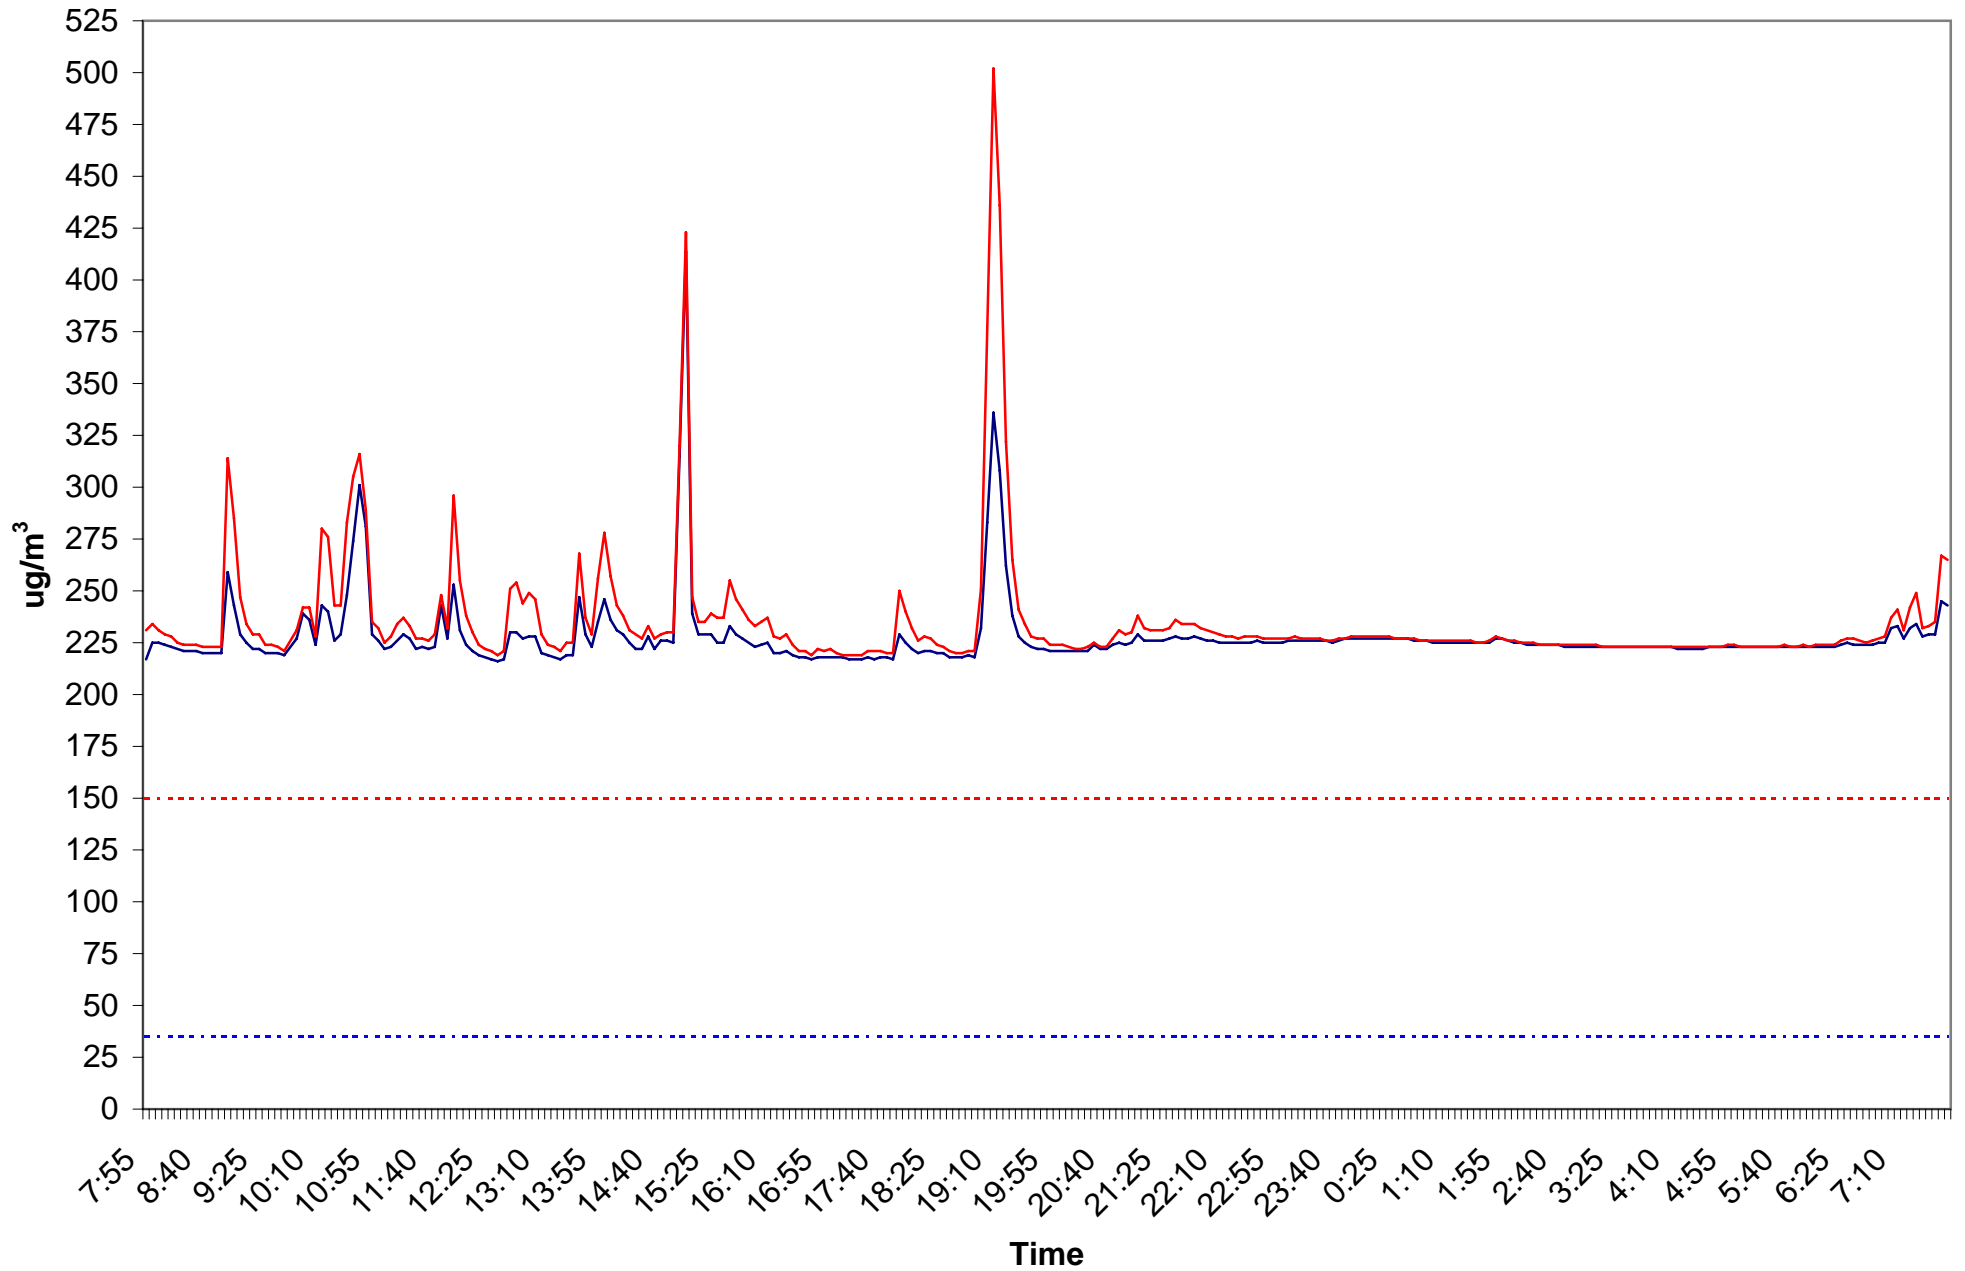

Site-8 Balcony by Chorus

12/09-10/2010
AQM# 10-510

— PM2.5 — PM10 - - - EPA PM2.5 Limit - - - EPA PM10 Limit