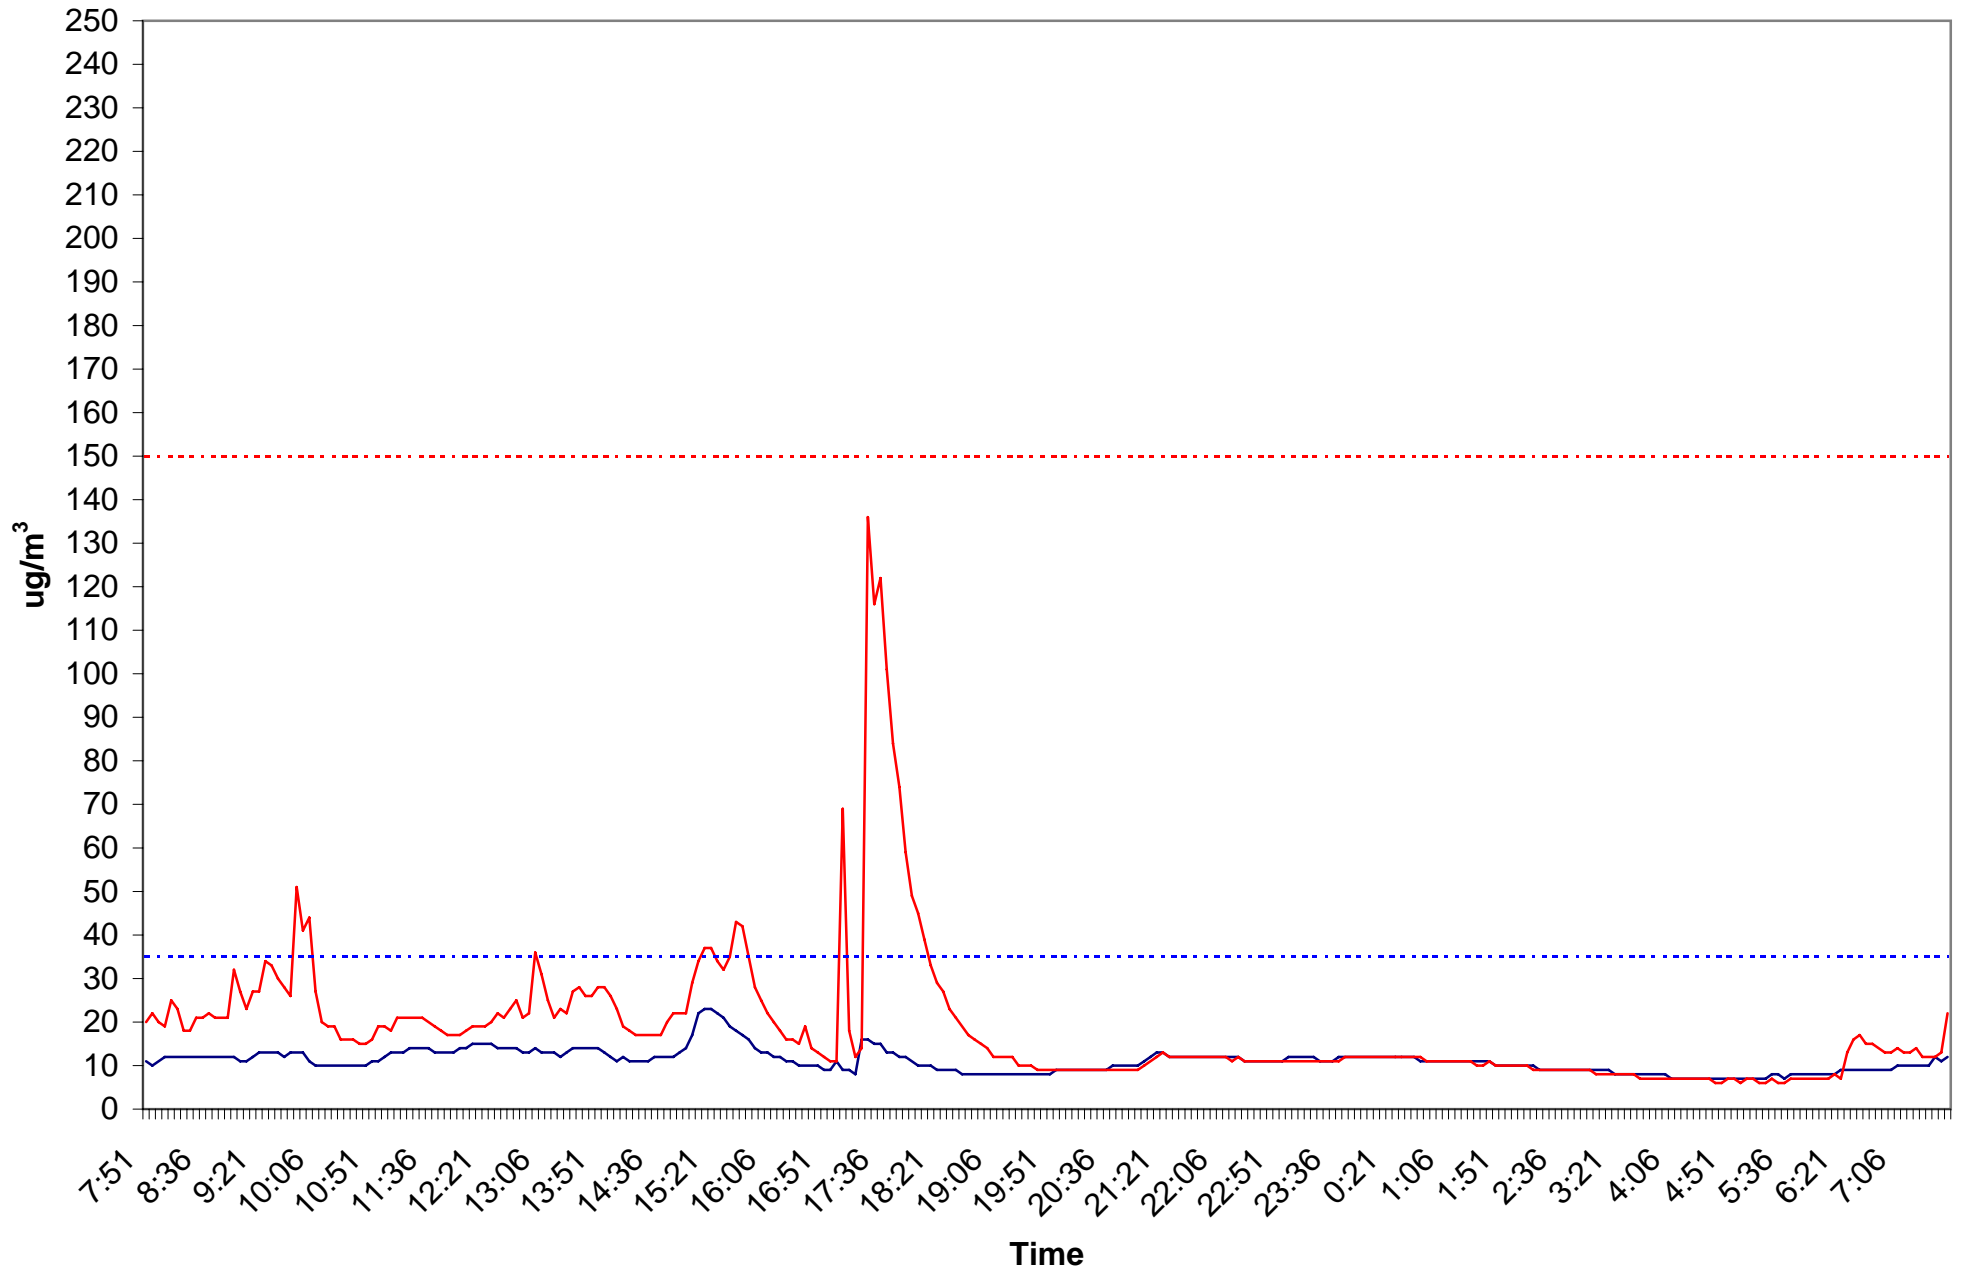

Site-11 Room 4

12/09-10/2010

AQM# 10-510

— PM2.5 — PM10 - - - EPA PM2.5 Limit - . - . EPA PM10 Limit