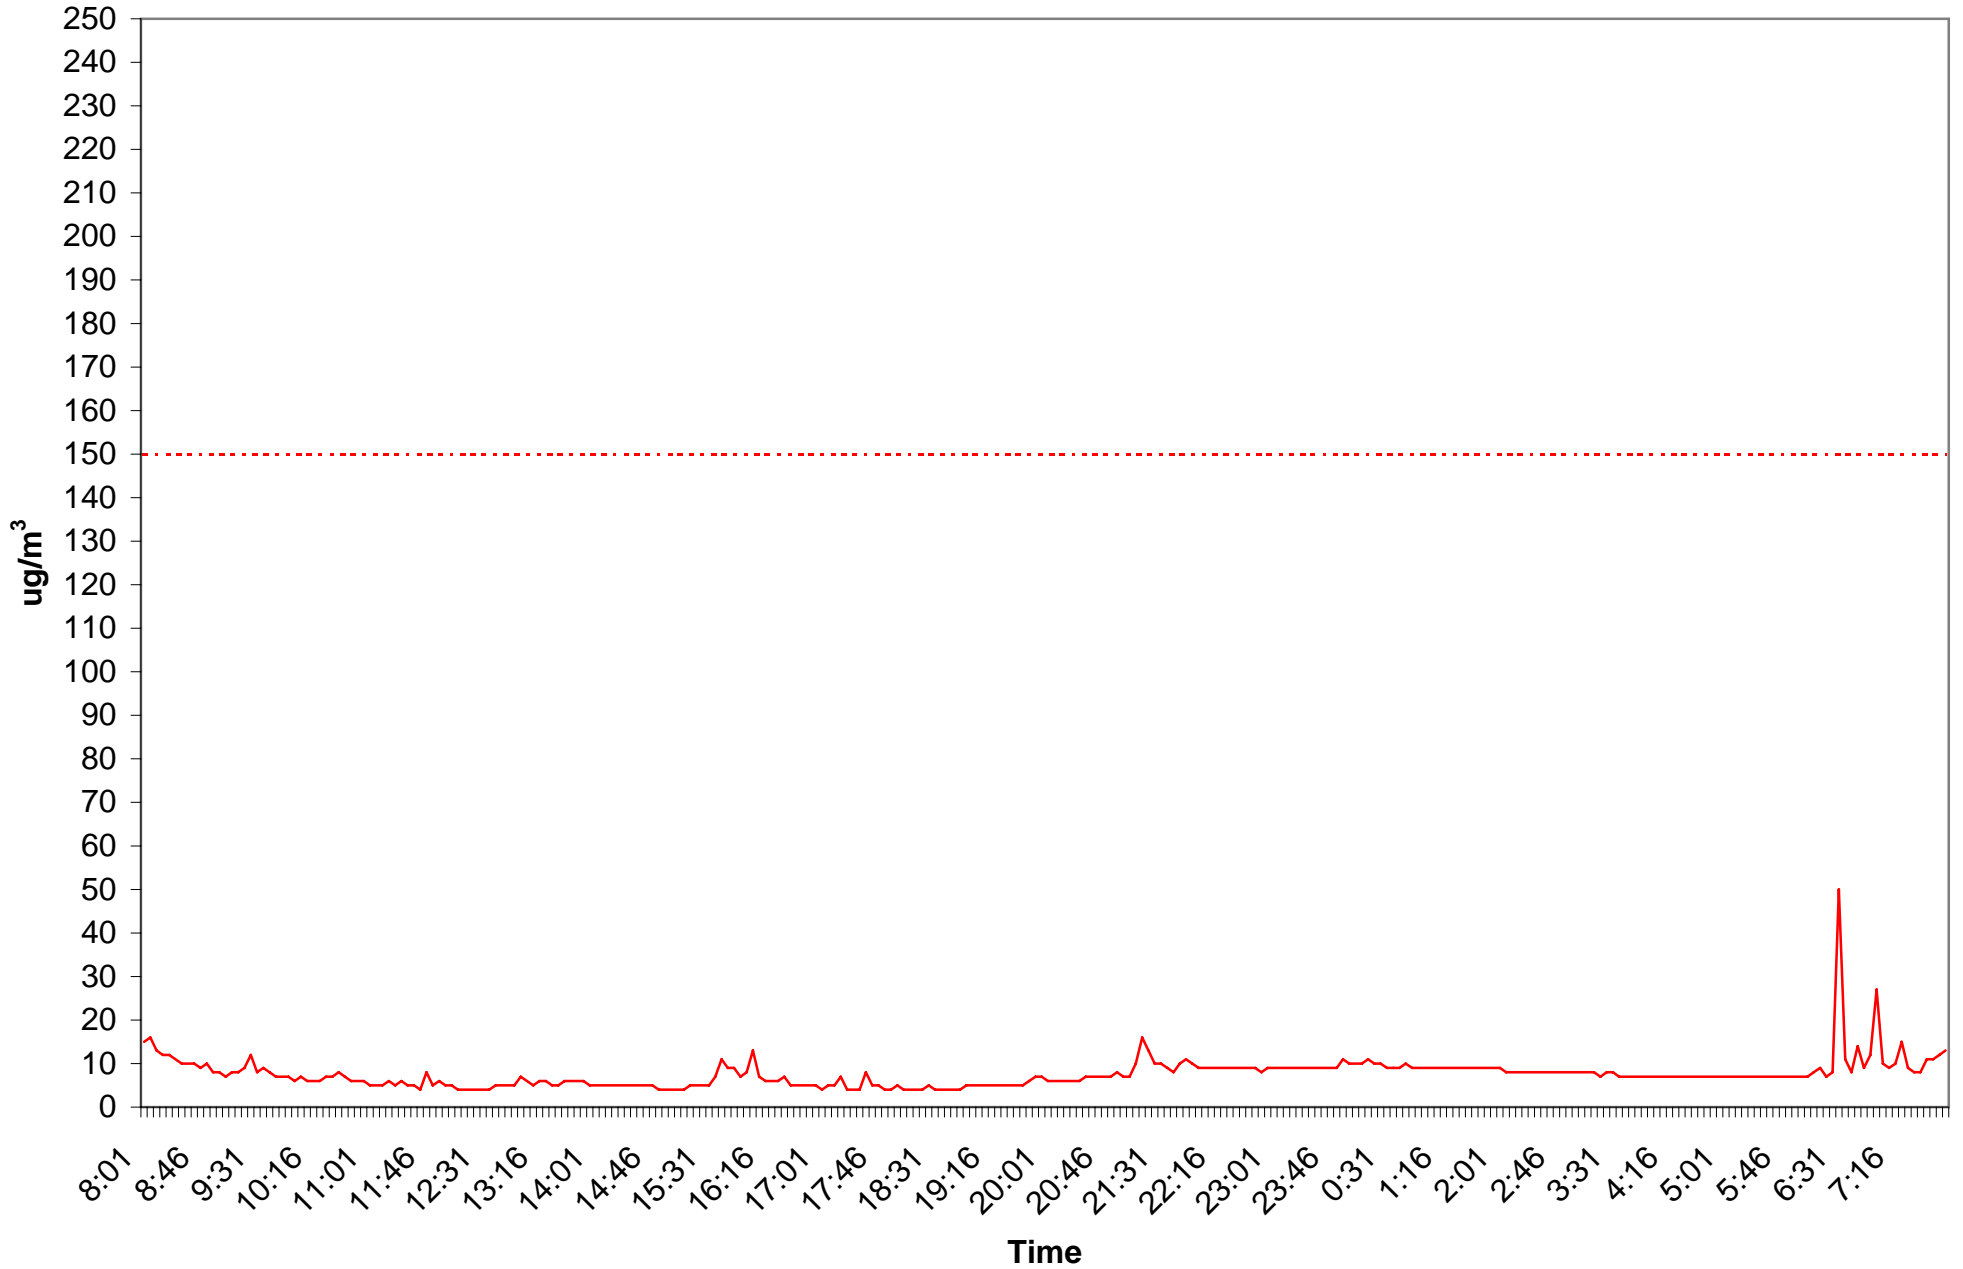

Site-5 Little Theater

Note: PM2.5 Data Lost Due to Equipment Failure

— PM10   - - - EPA PM10 Limit