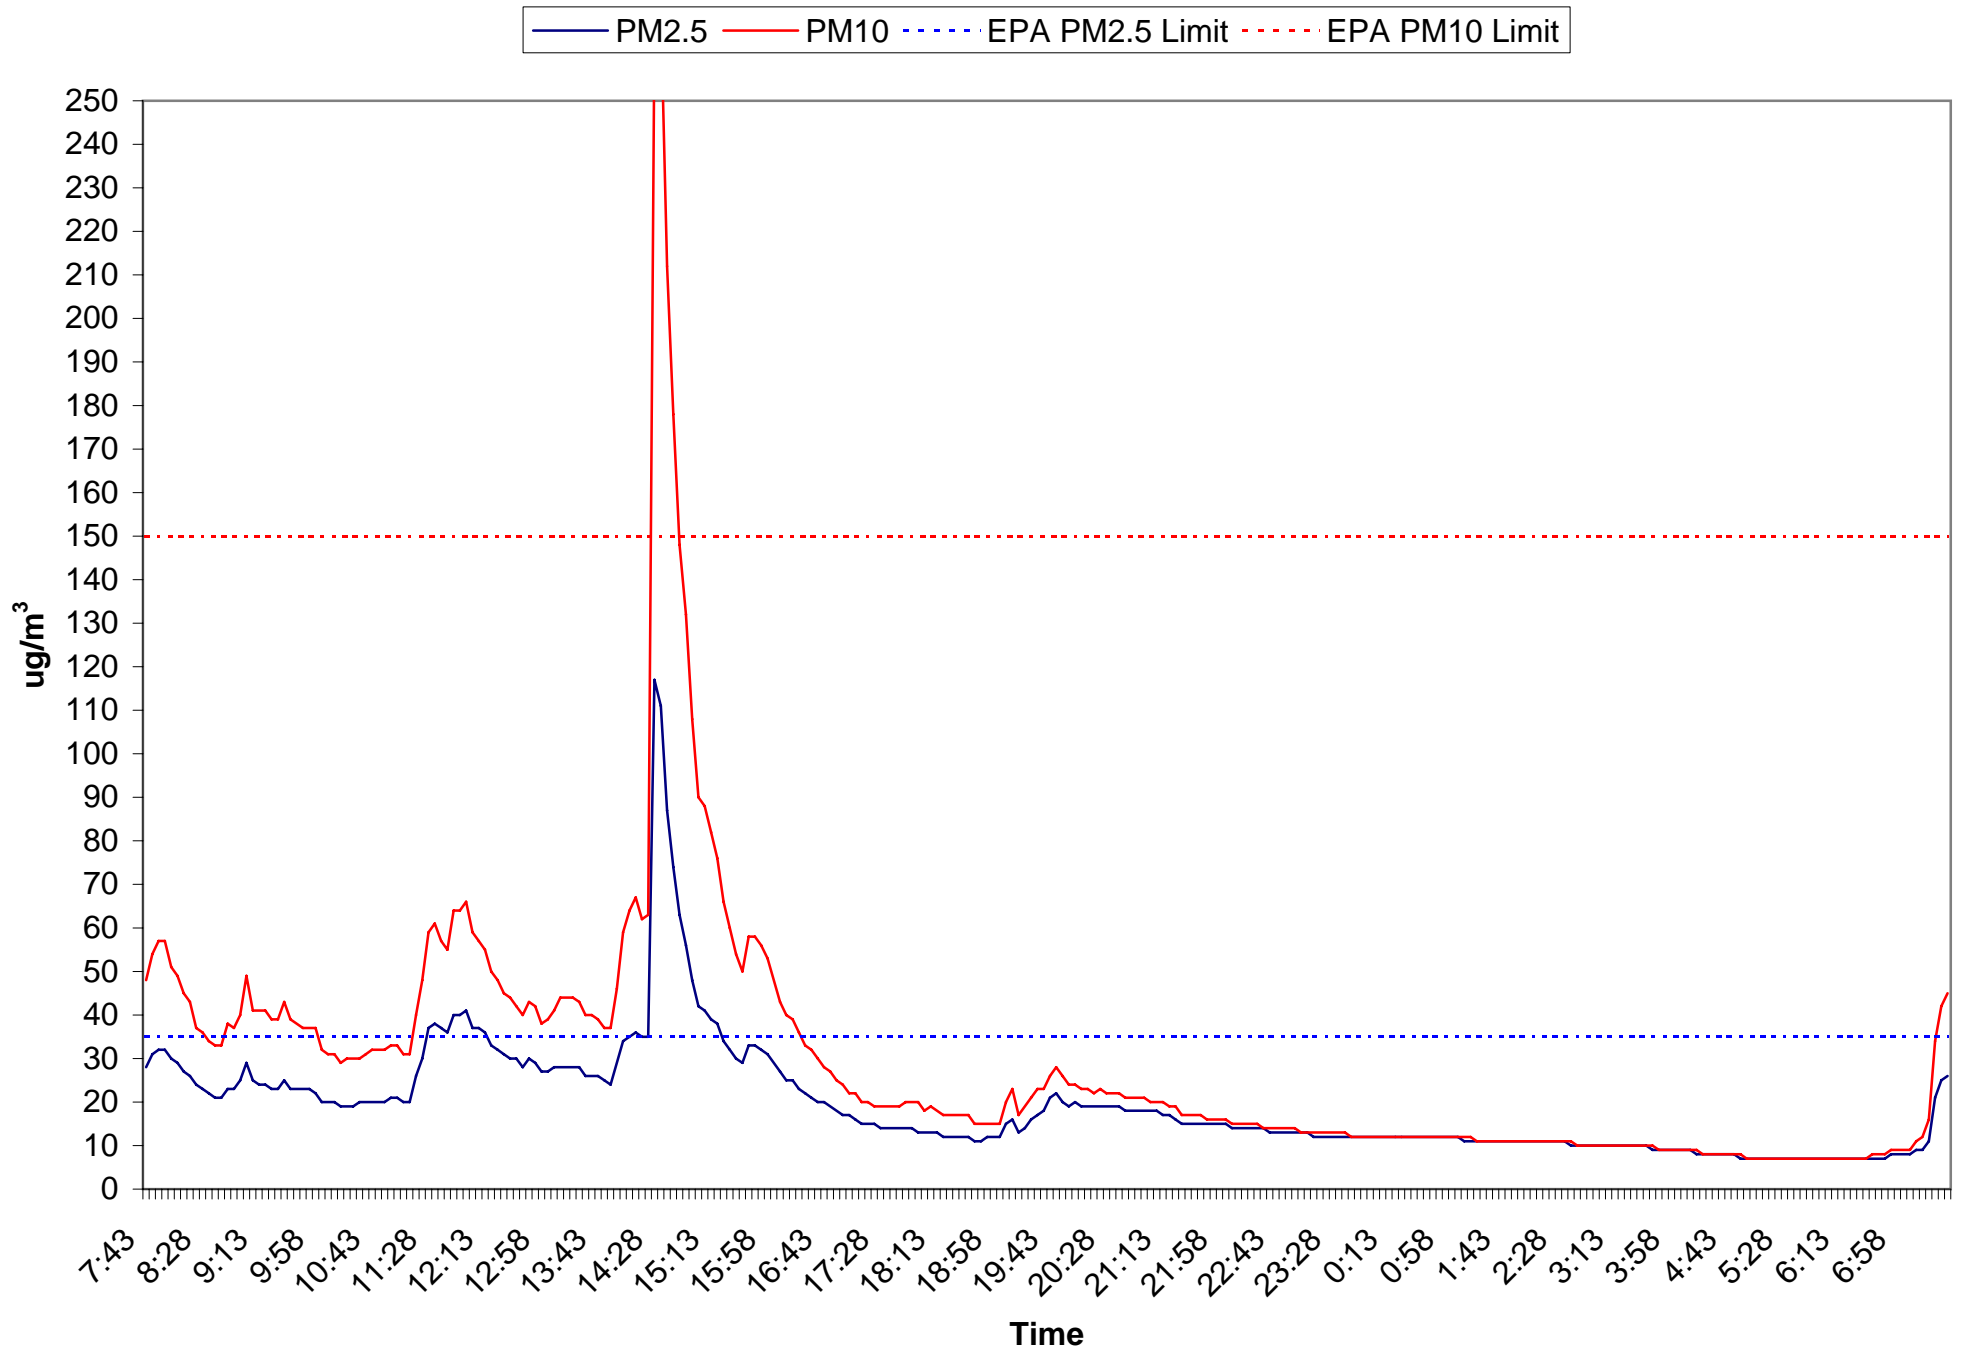

Site-13 Room 203

12/09-10/2010
AQM# 10-510