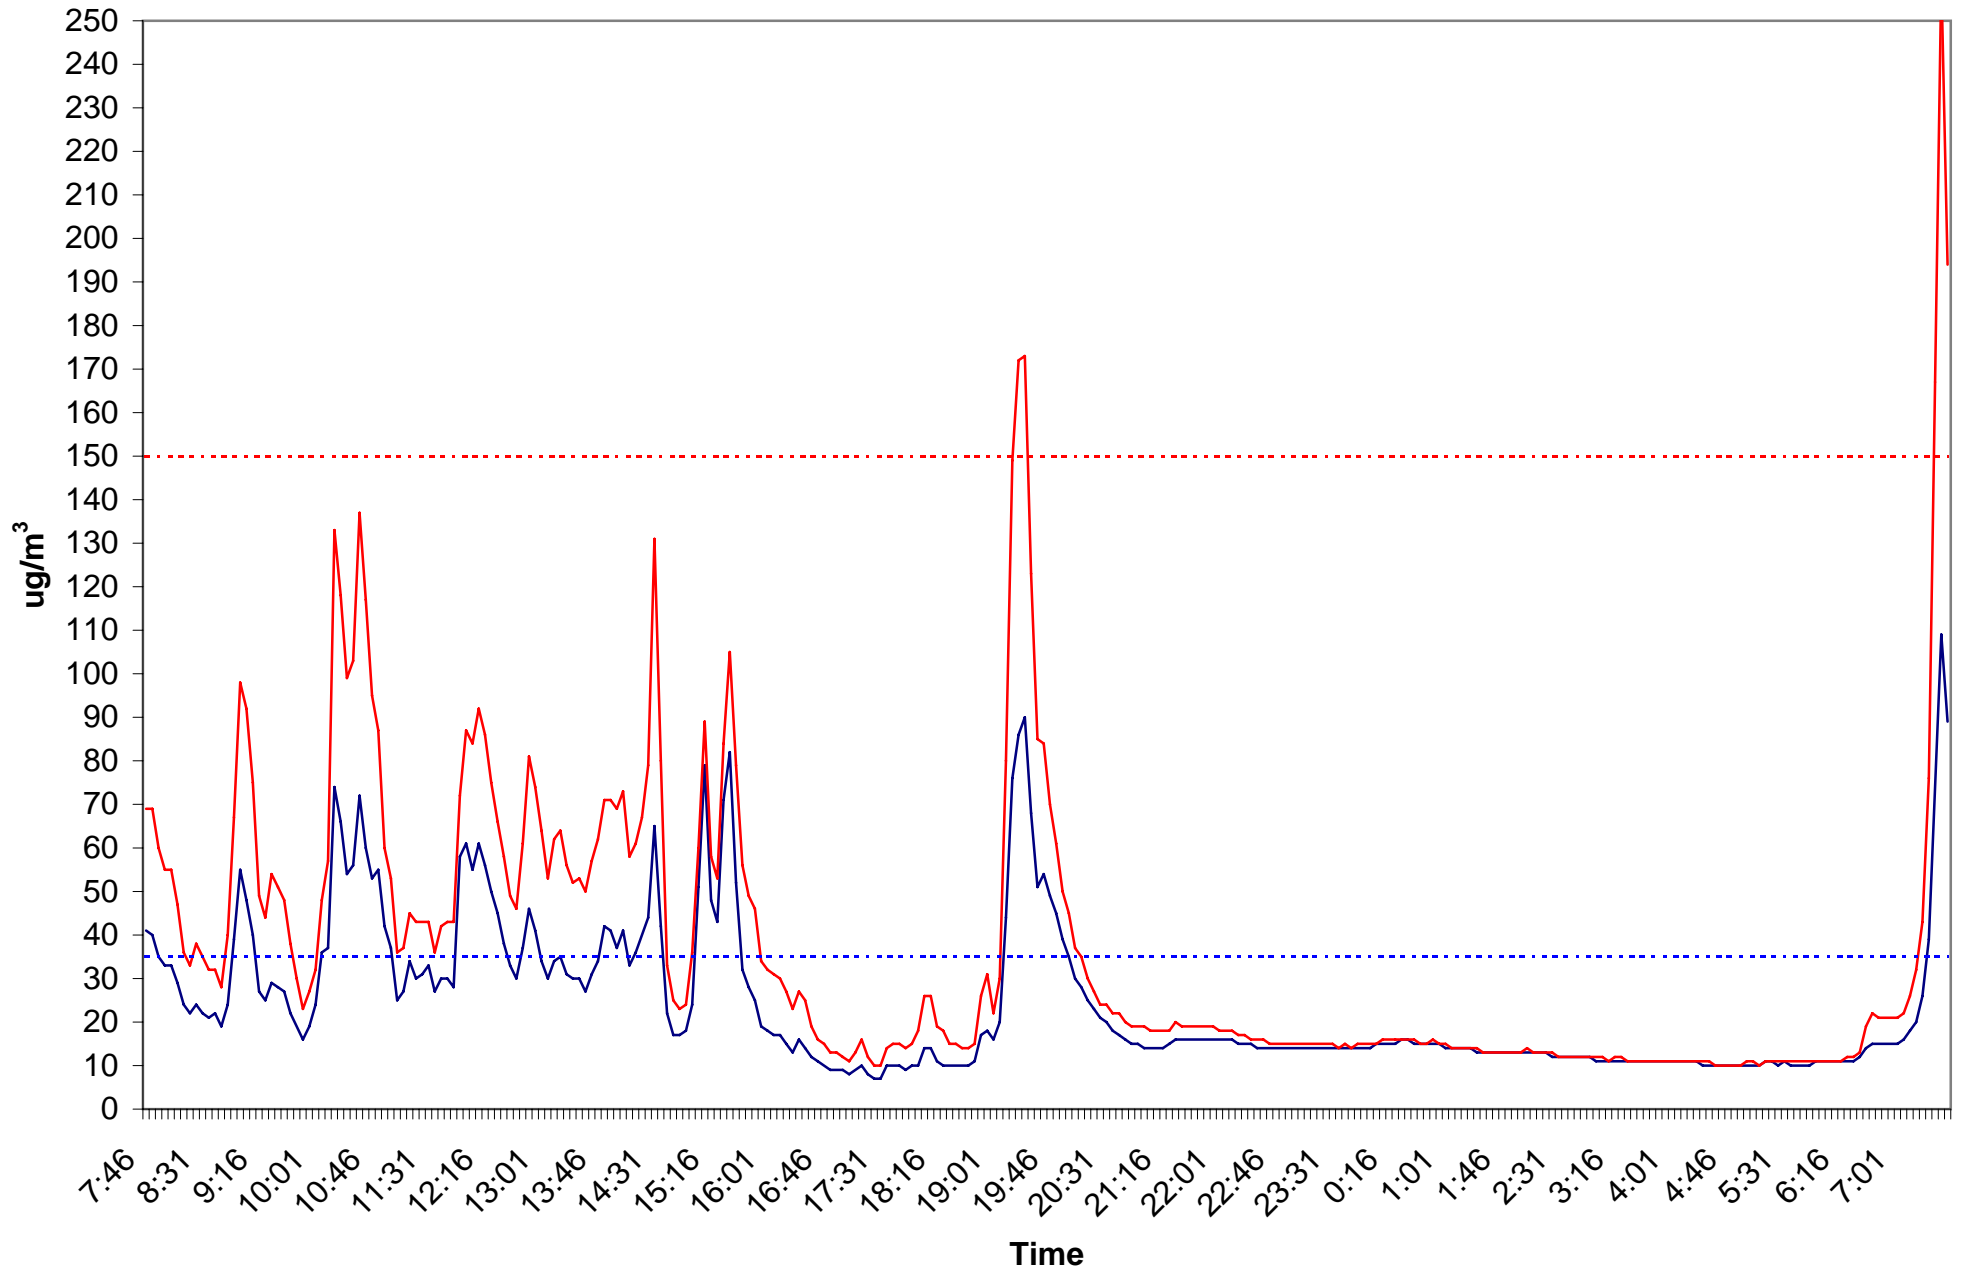

Site-13 Room 203

12/09-10/2010
AQM# 10-510

Site-14 Hall by Room 207

12/09-10/2010
AQM# 10-510

— PM2.5 — PM10 - - - EPA PM2.5 Limit - - - EPA PM10 Limit

Site-15 Room 215

12/09-10/2010
AQM# 10-510

— PM2.5 — PM10 - - - EPA PM2.5 Limit - . - . EPA PM10 Limit