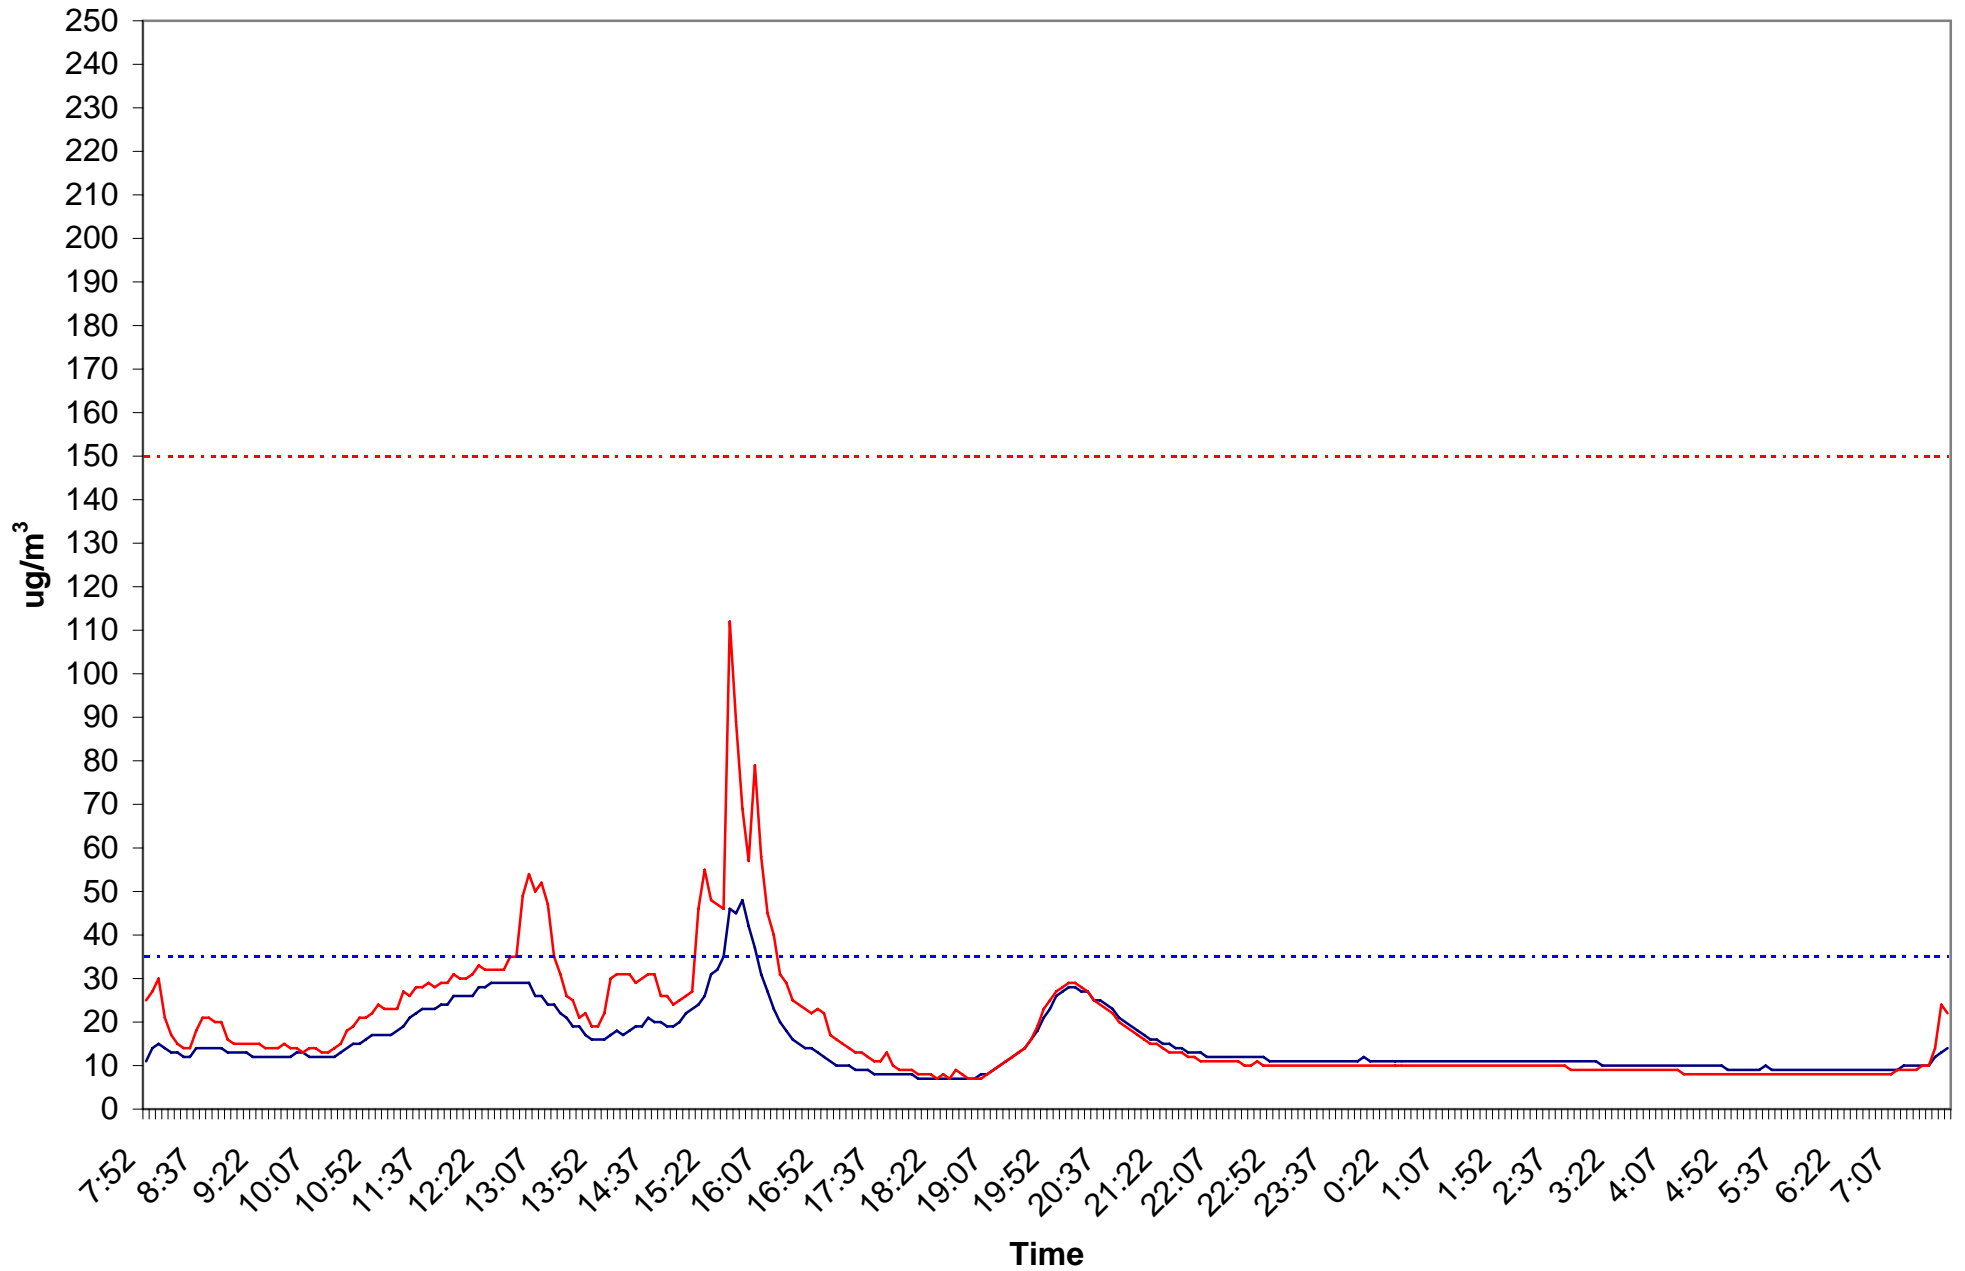

Site-13 Room 203

12/09-10/2010
AQM# 10-510

Site-14 Hall by Room 207

12/09-10/2010
AQM# 10-510

— PM2.5 — PM10 - - - EPA PM2.5 Limit - - - EPA PM10 Limit

Site-15 Room 215

12/09-10/2010
AQM# 10-510

— PM2.5 — PM10 - - - EPA PM2.5 Limit - . - . EPA PM10 Limit