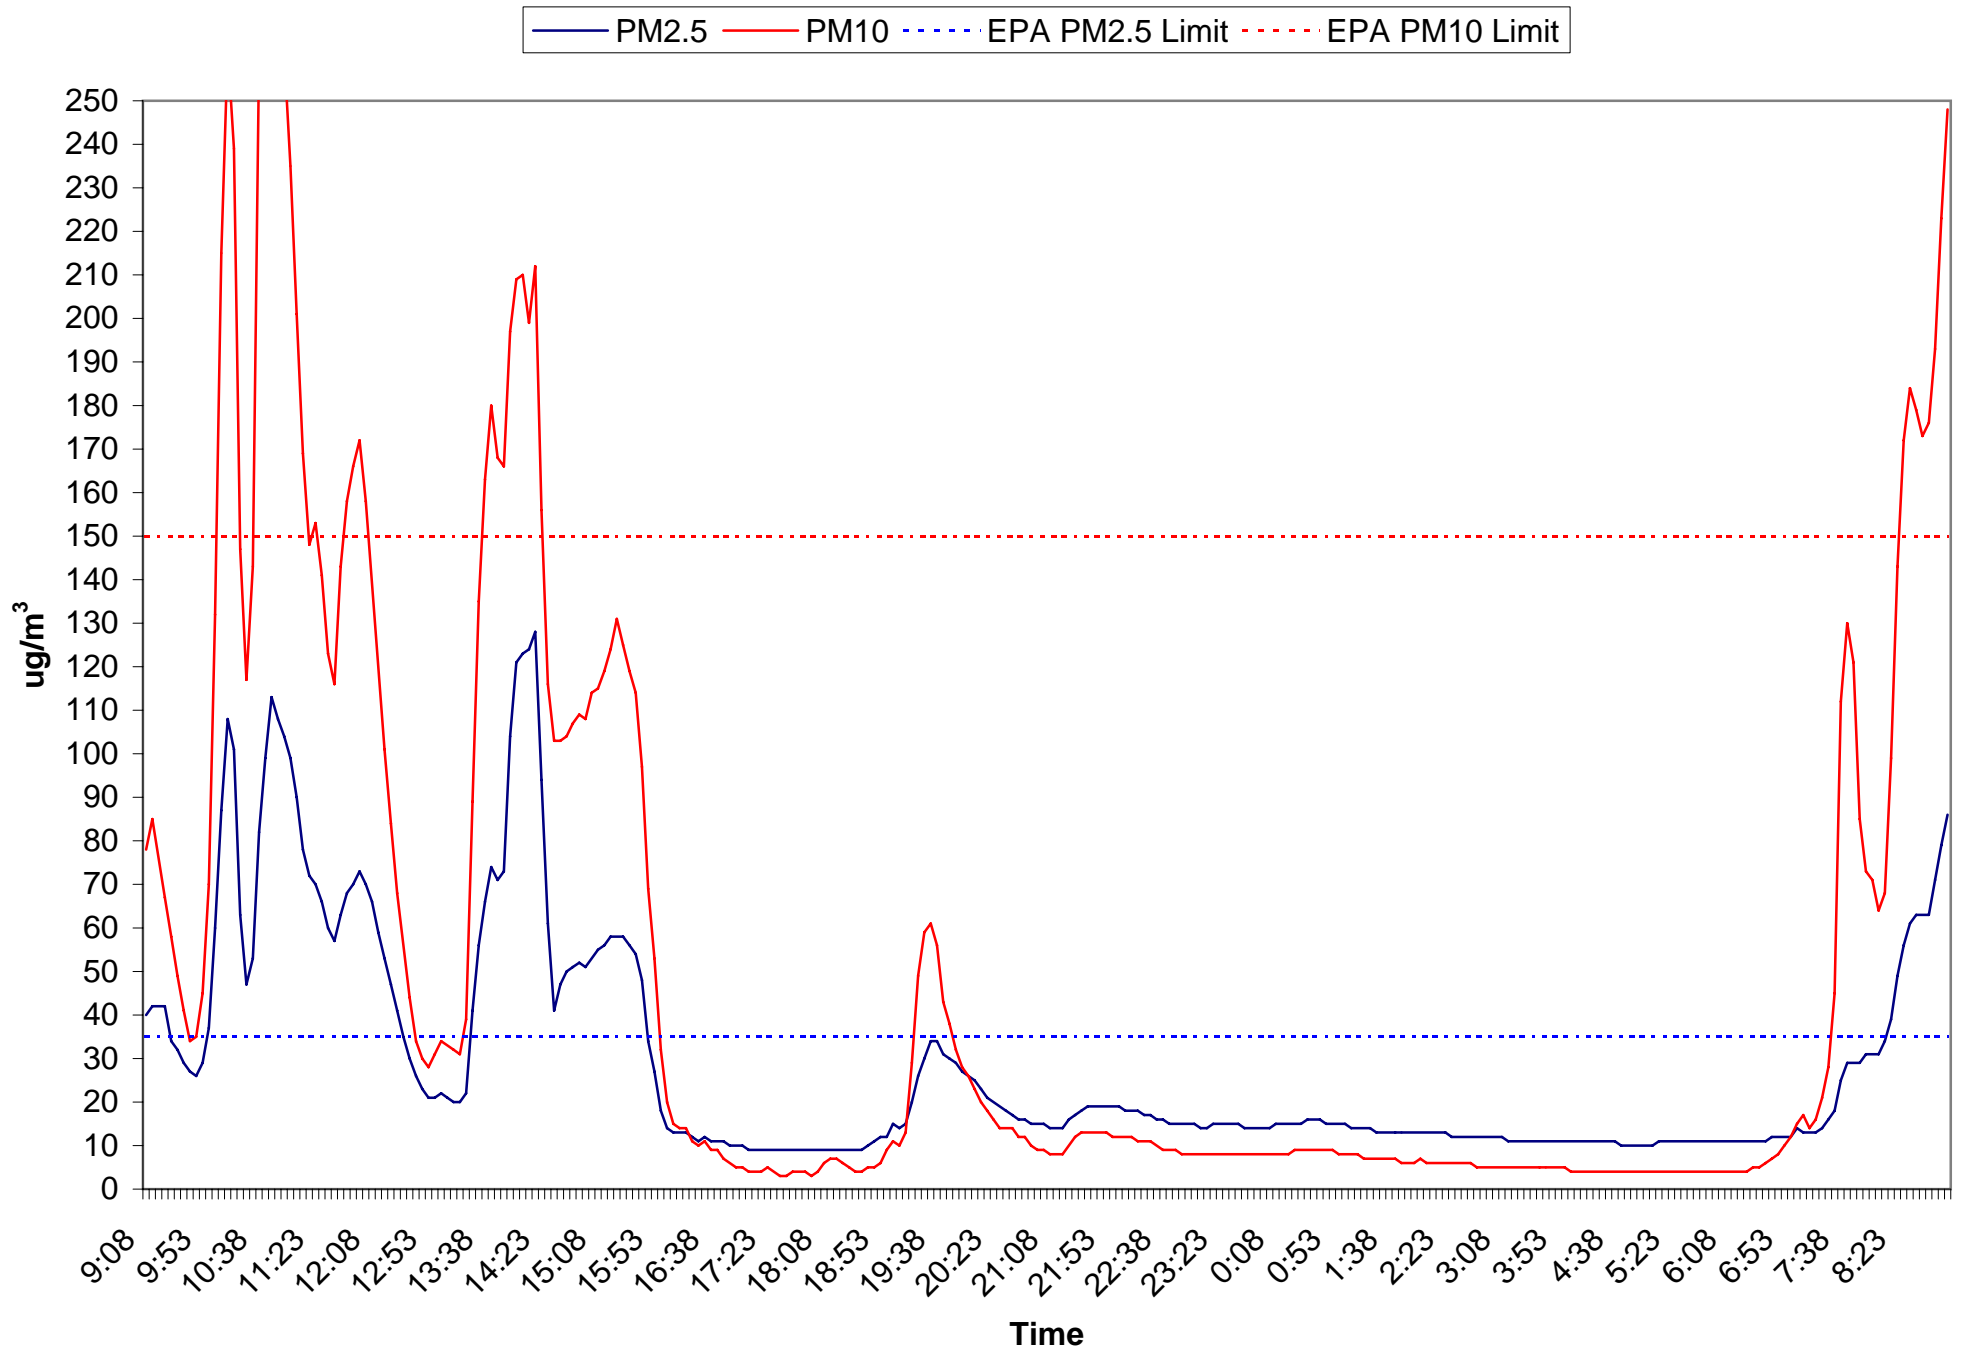

Site-16 Room 209

12/09-10/2010
AQM# 10-510