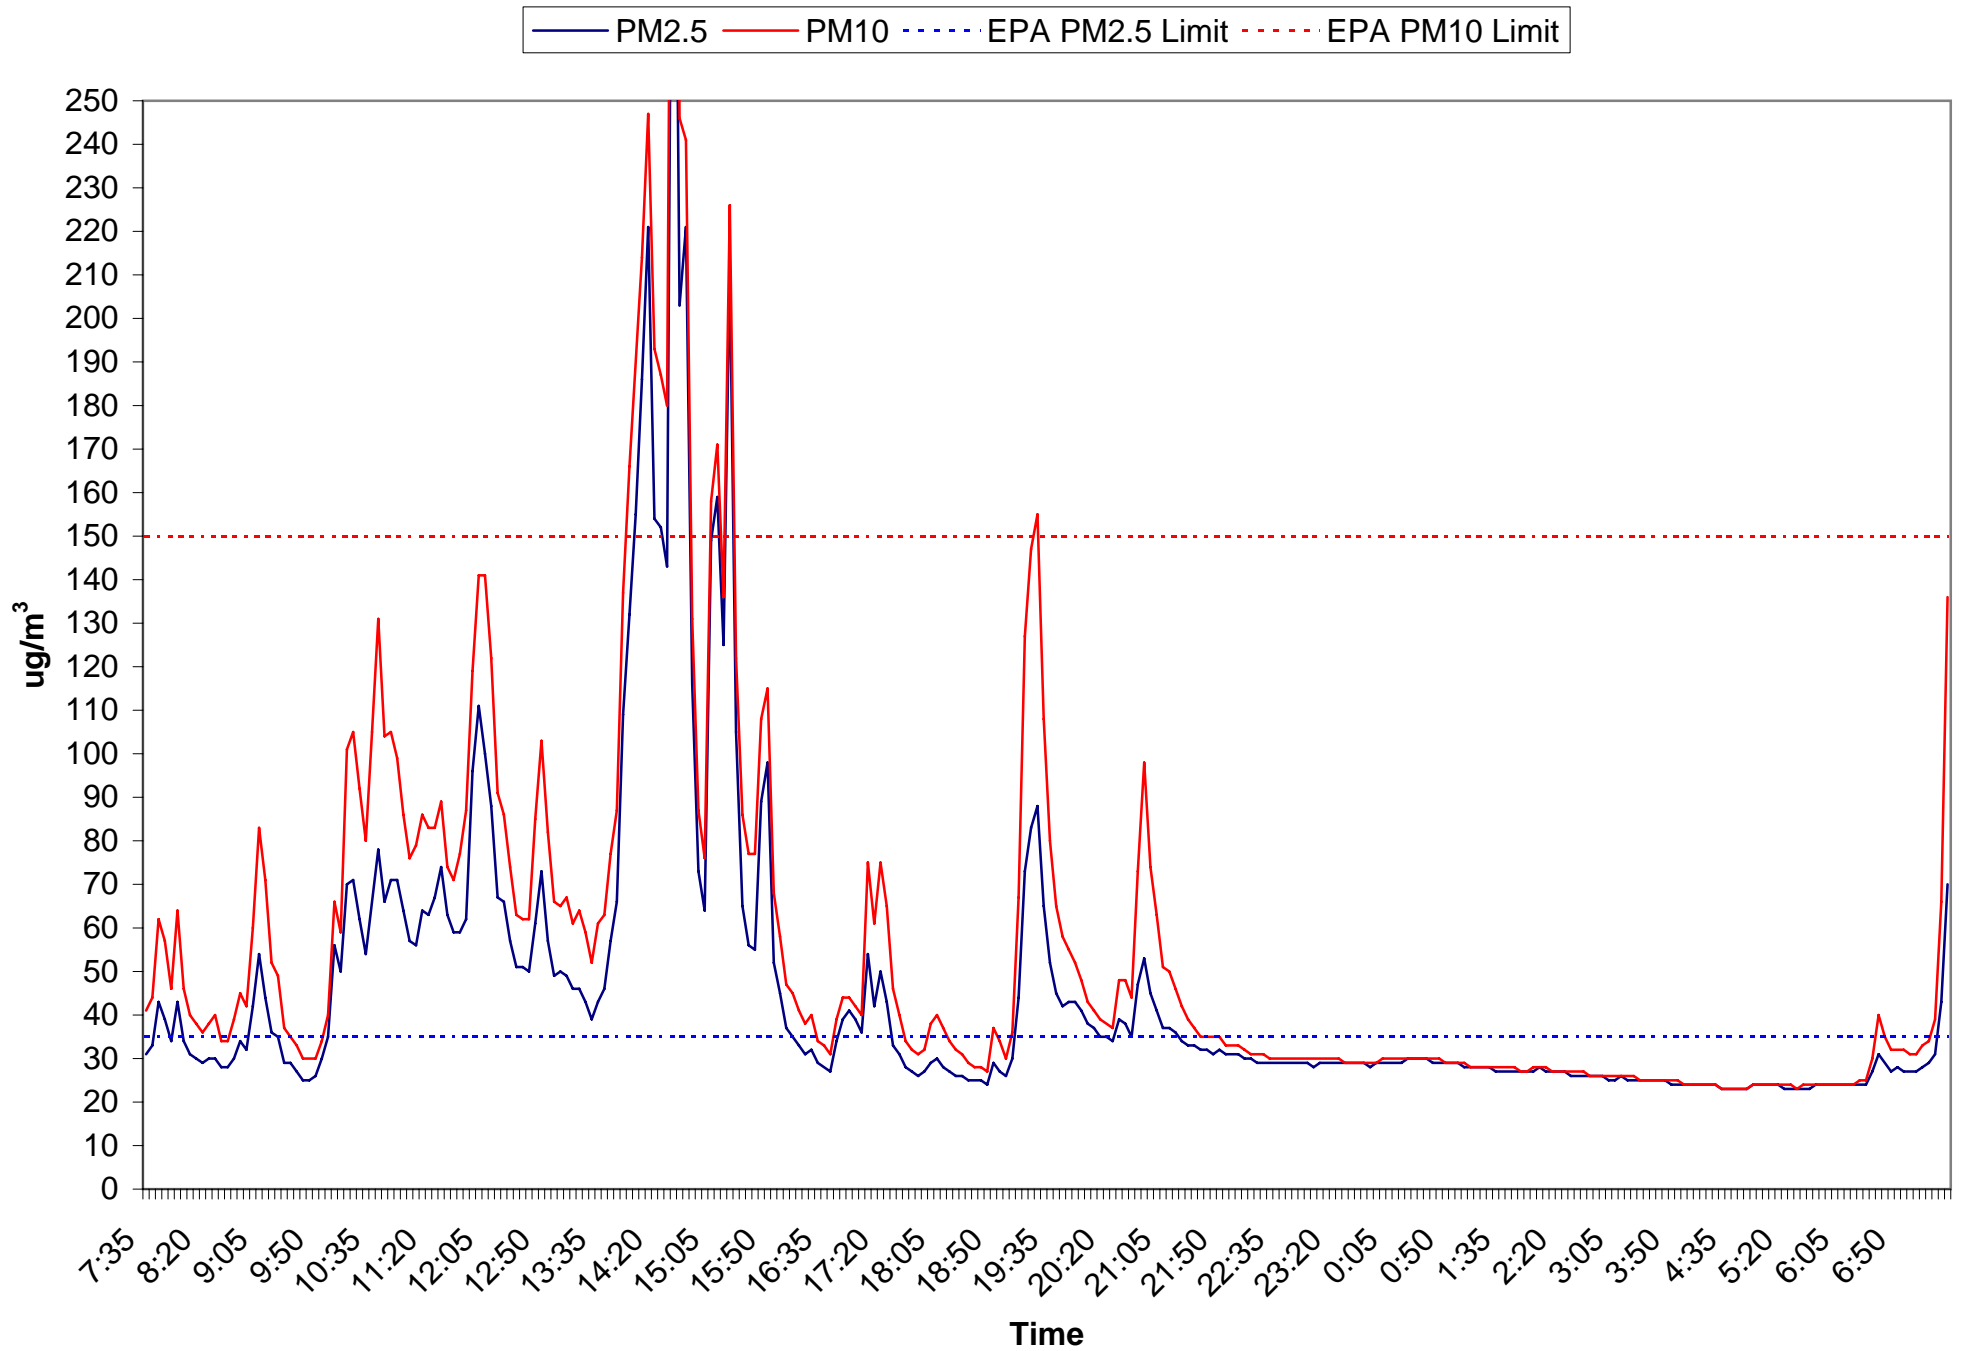

Site-1 Hall by Speech Room (1st Floor)

12/09-10/2010
AQM# 10-510

— PM2.5 — PM10 - - - EPA PM2.5 Limit - - - EPA PM10 Limit

Site-2 Hall by Cafeteria Entry

12/09-10/2010
AQM# 10-510

— PM2.5 — PM10 - - - EPA PM2.5 Limit - - - EPA PM10 Limit

Site-3 Hall by Girls' Gym

12/09-10/2010

AQM# 10-510

— PM2.5 — PM10 - - - EPA PM2.5 Limit - - - EPA PM10 Limit

Site-4 Hall by Room 112

12/09-10/2010
AQM# 10-510

Site-5 Little Theater

Note: PM2.5 Data Lost Due to Equipment Failure