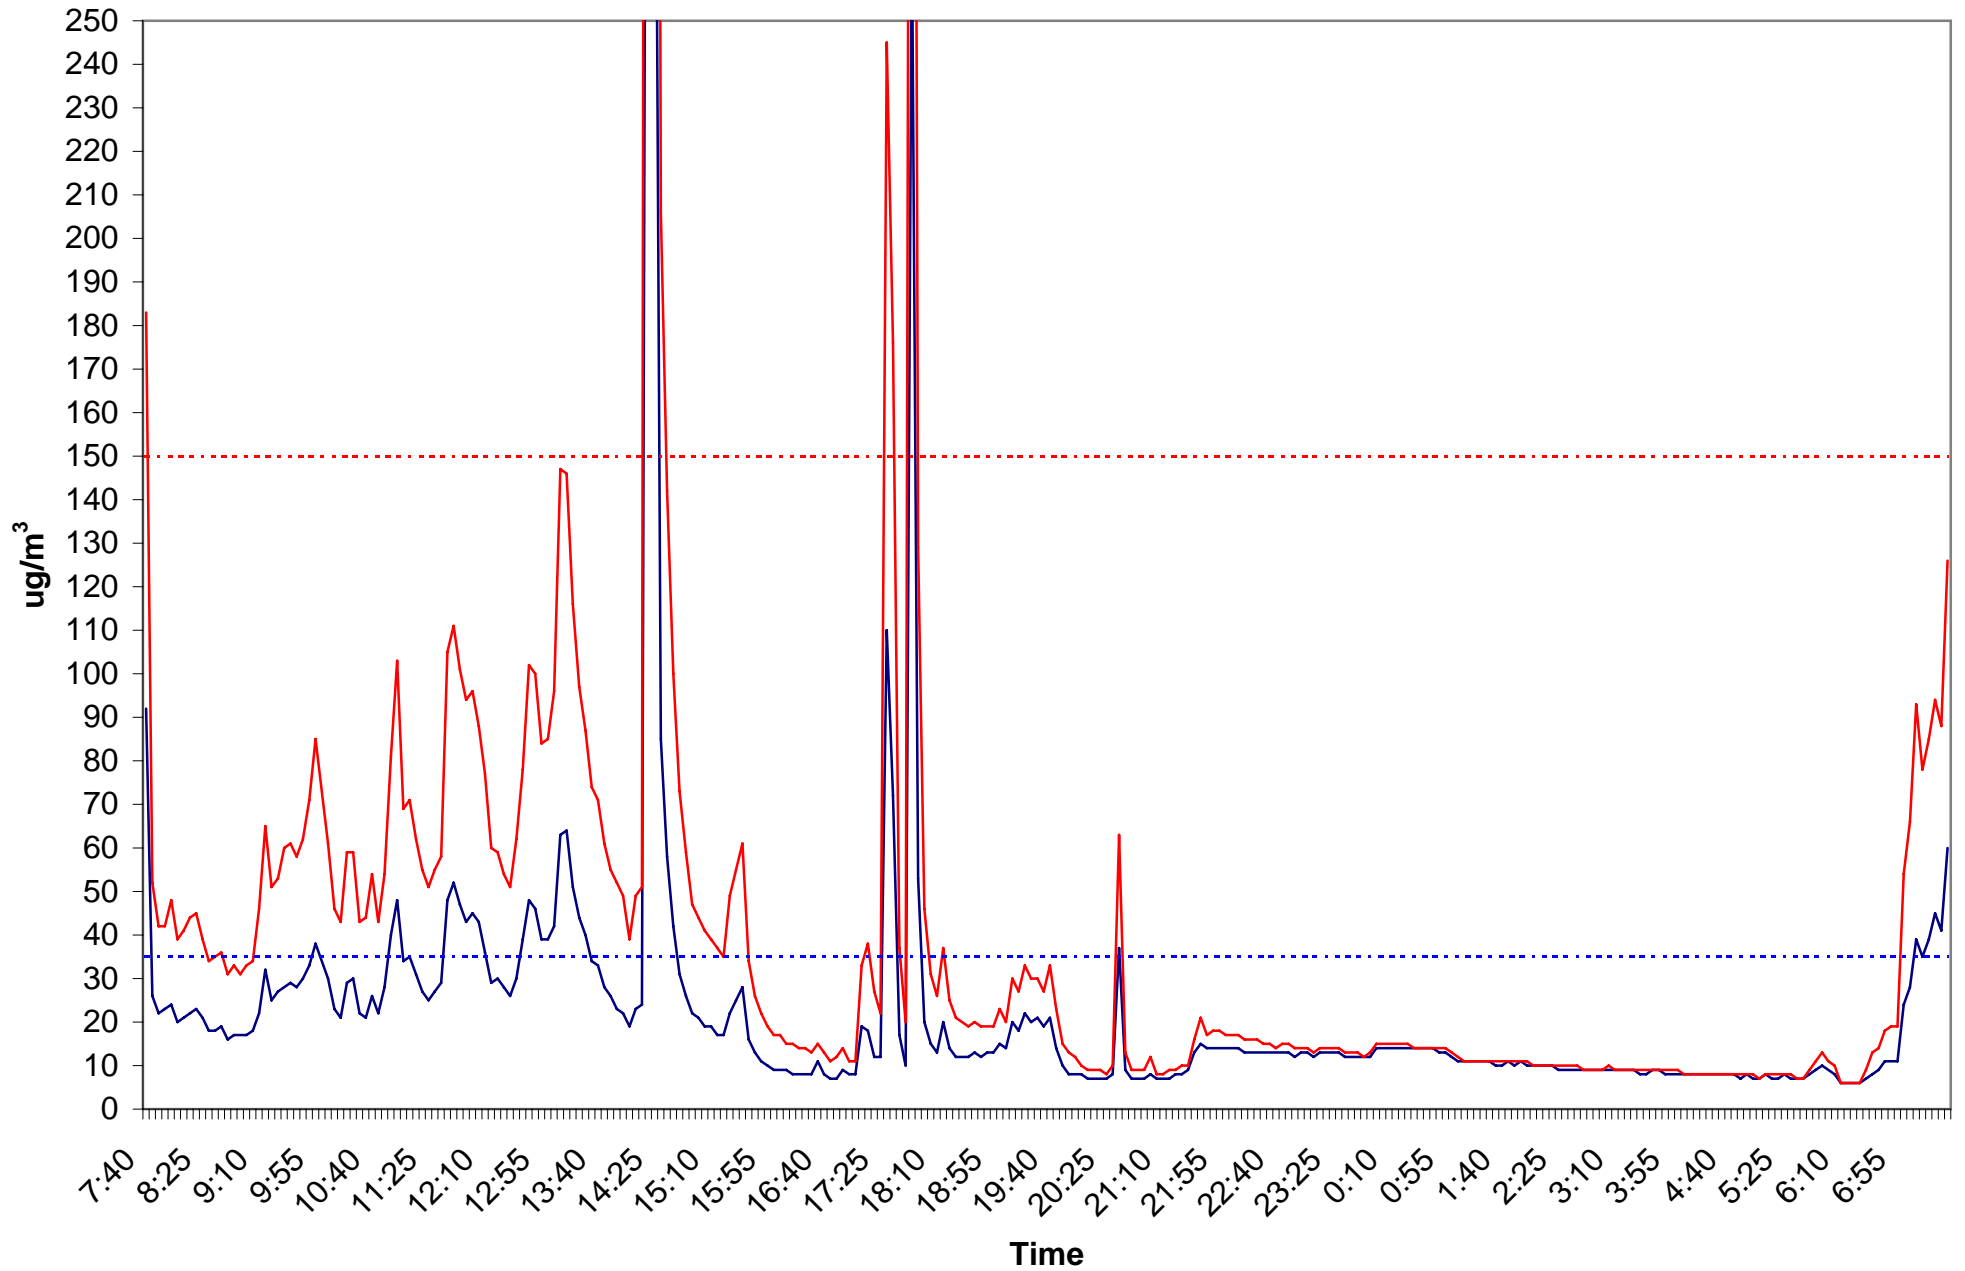

Site-1 Hall by Speech Room (1st Floor)

12/09-10/2010
AQM# 10-510

— PM2.5 — PM10 - - - EPA PM2.5 Limit - - - EPA PM10 Limit

Site-2 Hall by Cafeteria Entry

12/09-10/2010
AQM# 10-510

— PM2.5 — PM10 - - - EPA PM2.5 Limit - - - EPA PM10 Limit

Site-3 Hall by Girls' Gym

12/09-10/2010

AQM# 10-510

— PM2.5 — PM10 - - - EPA PM2.5 Limit - - - EPA PM10 Limit

Site-4 Hall by Room 112

12/09-10/2010
AQM# 10-510

Site-5 Little Theater

Note: PM2.5 Data Lost Due to Equipment Failure