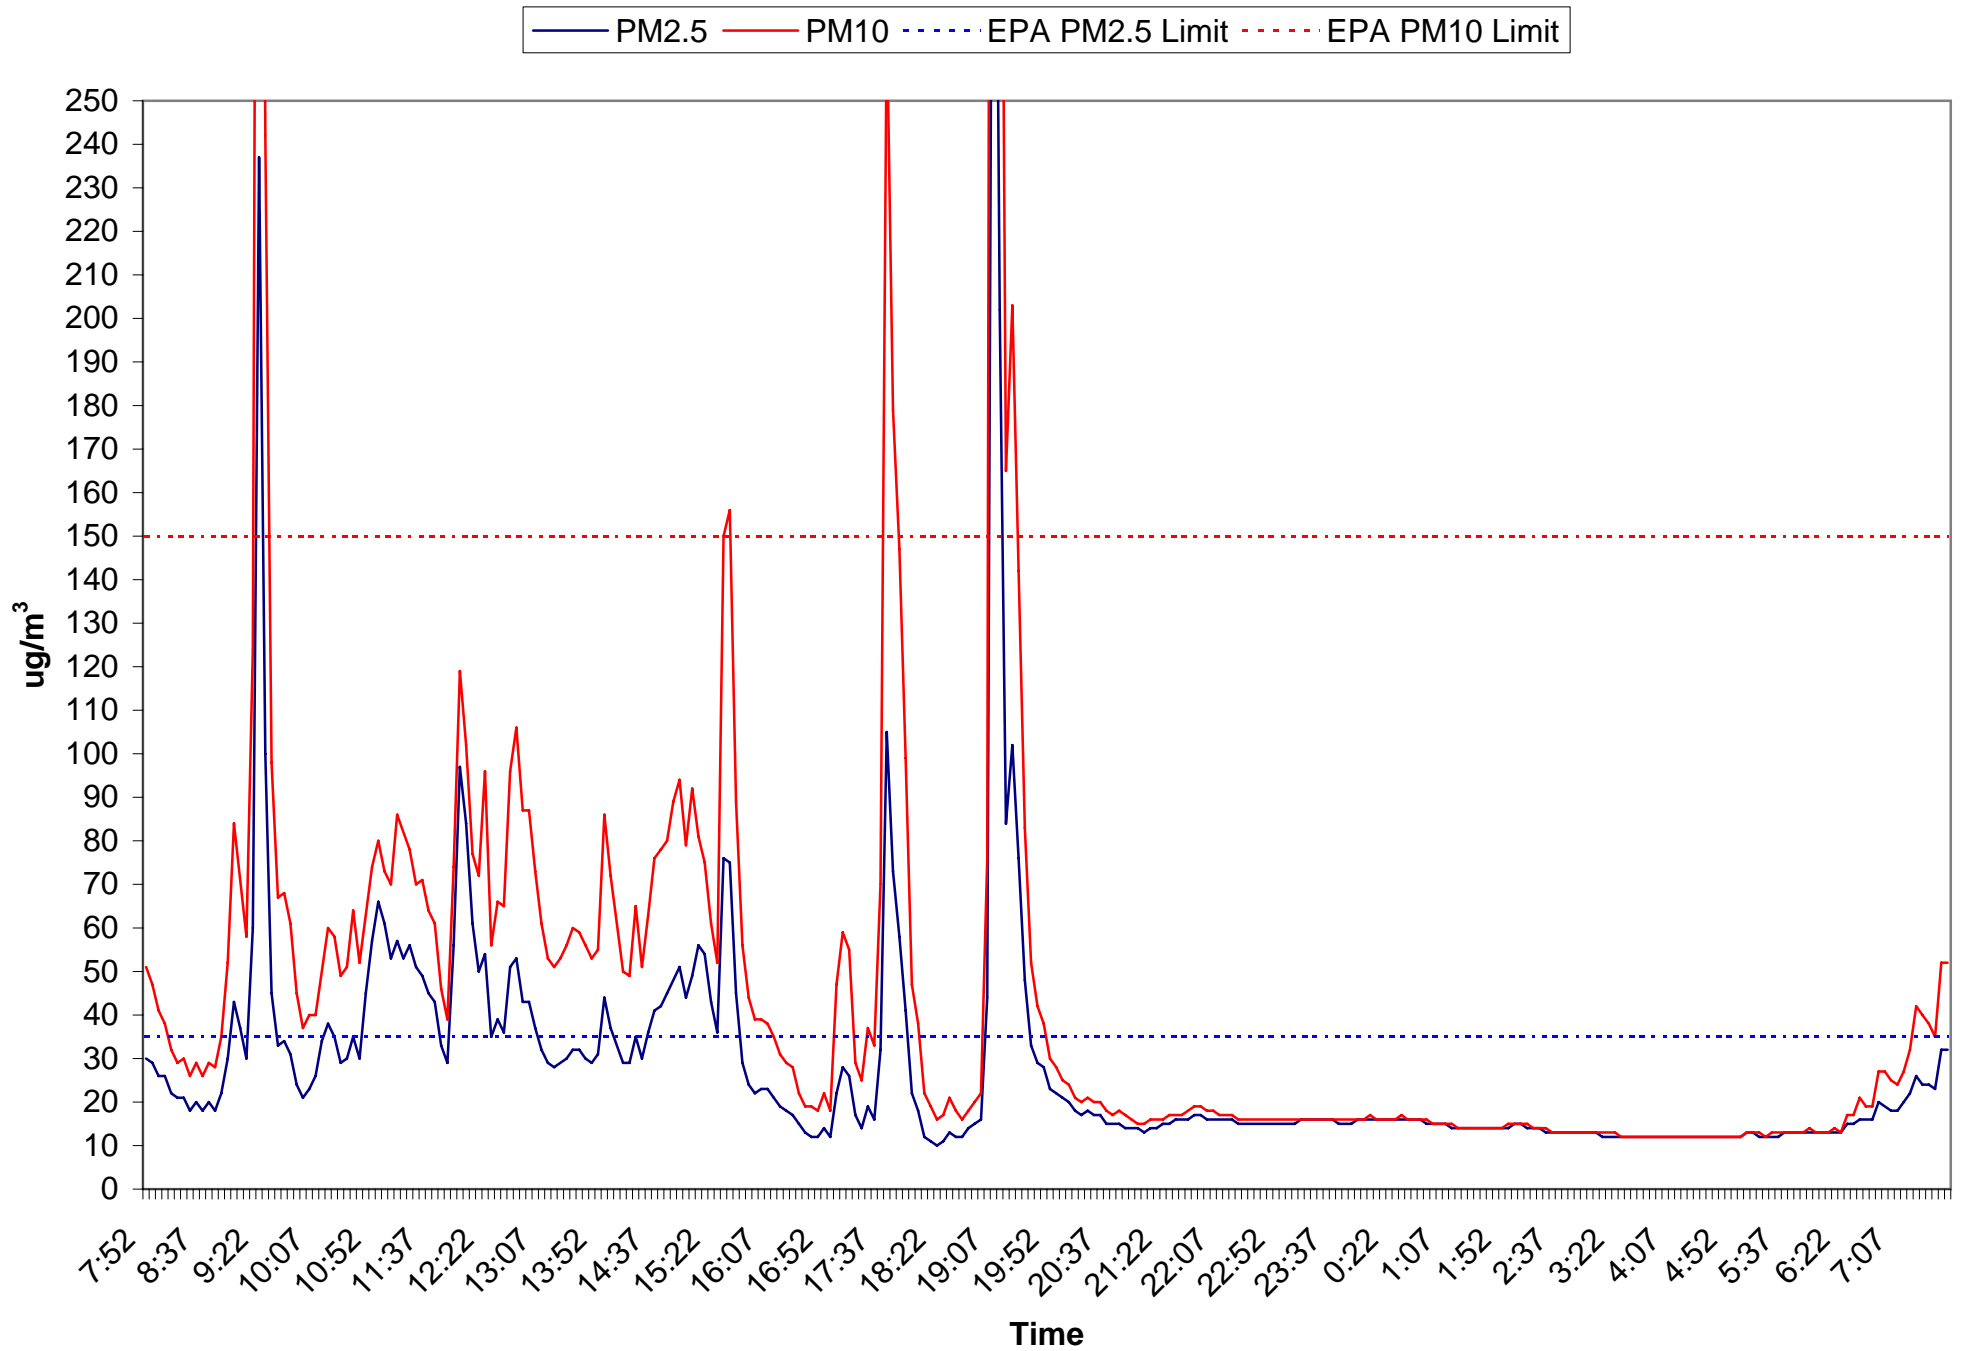

Site-3 Hall by Girls' Gym

12/09-10/2010

AQM# 10-510

— PM2.5 — PM10 - - - EPA PM2.5 Limit - - - EPA PM10 Limit

Site-4 Hall by Room 112

12/09-10/2010
AQM# 10-510

Site-5 Little Theater

Note: PM2.5 Data Lost Due to Equipment Failure

— PM10 - - - EPA PM10 Limit

Site-6 Room 105

12/09-10/2010
AQM# 10-510

— PM2.5 — PM10 - - - EPA PM2.5 Limit - . - . EPA PM10 Limit

Site-7 Room 107

12/09-10/2010
AQM# 10-510

Site-8 Balcony by Chorus

12/09-10/2010
AQM# 10-510

— PM2.5 — PM10 - - - EPA PM2.5 Limit - - - EPA PM10 Limit

Site-9 Hall by Room 14

12/09-10/2010
AQM# 10-510

Site-10 Girls' Locker Room

12/09-10/2010

AQM# 10-510

— PM2.5 — PM10 - - - EPA PM2.5 Limit - - - EPA PM10 Limit