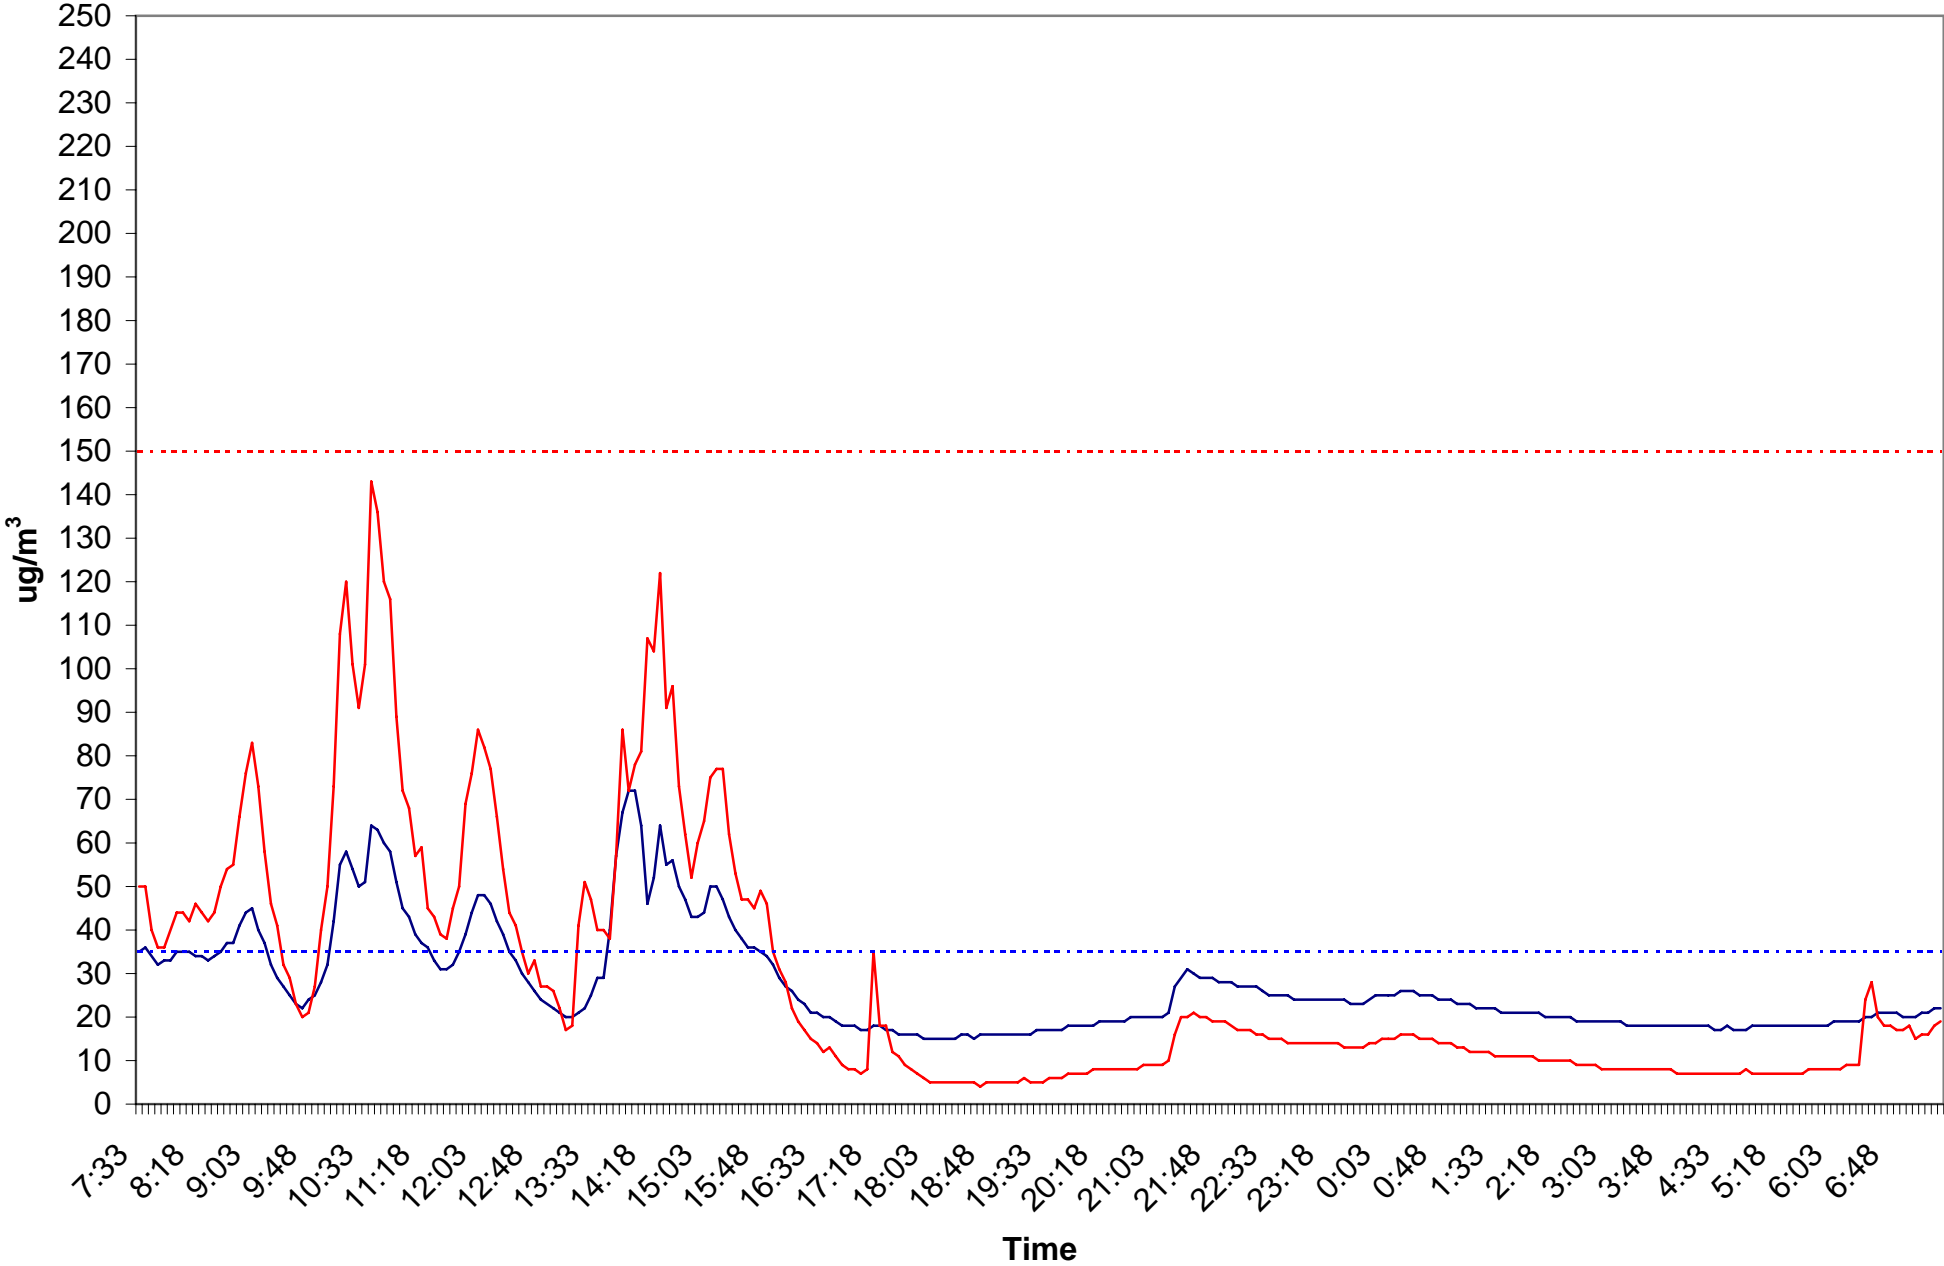

— PM10 - - - EPA PM10 Limit

Site-6 Room 105

12/09-10/2010
AQM# 10-510

— PM2.5 — PM10 - - - EPA PM2.5 Limit - . - . EPA PM10 Limit

Site-7 Room 107

12/09-10/2010
AQM# 10-510

Site-8 Balcony by Chorus

12/09-10/2010
AQM# 10-510

— PM2.5 — PM10 - - - EPA PM2.5 Limit - - - EPA PM10 Limit

Site-9 Hall by Room 14

12/09-10/2010
AQM# 10-510

Site-10 Girls' Locker Room

12/09-10/2010

AQM# 10-510

— PM2.5 — PM10 - - - EPA PM2.5 Limit - - - EPA PM10 Limit