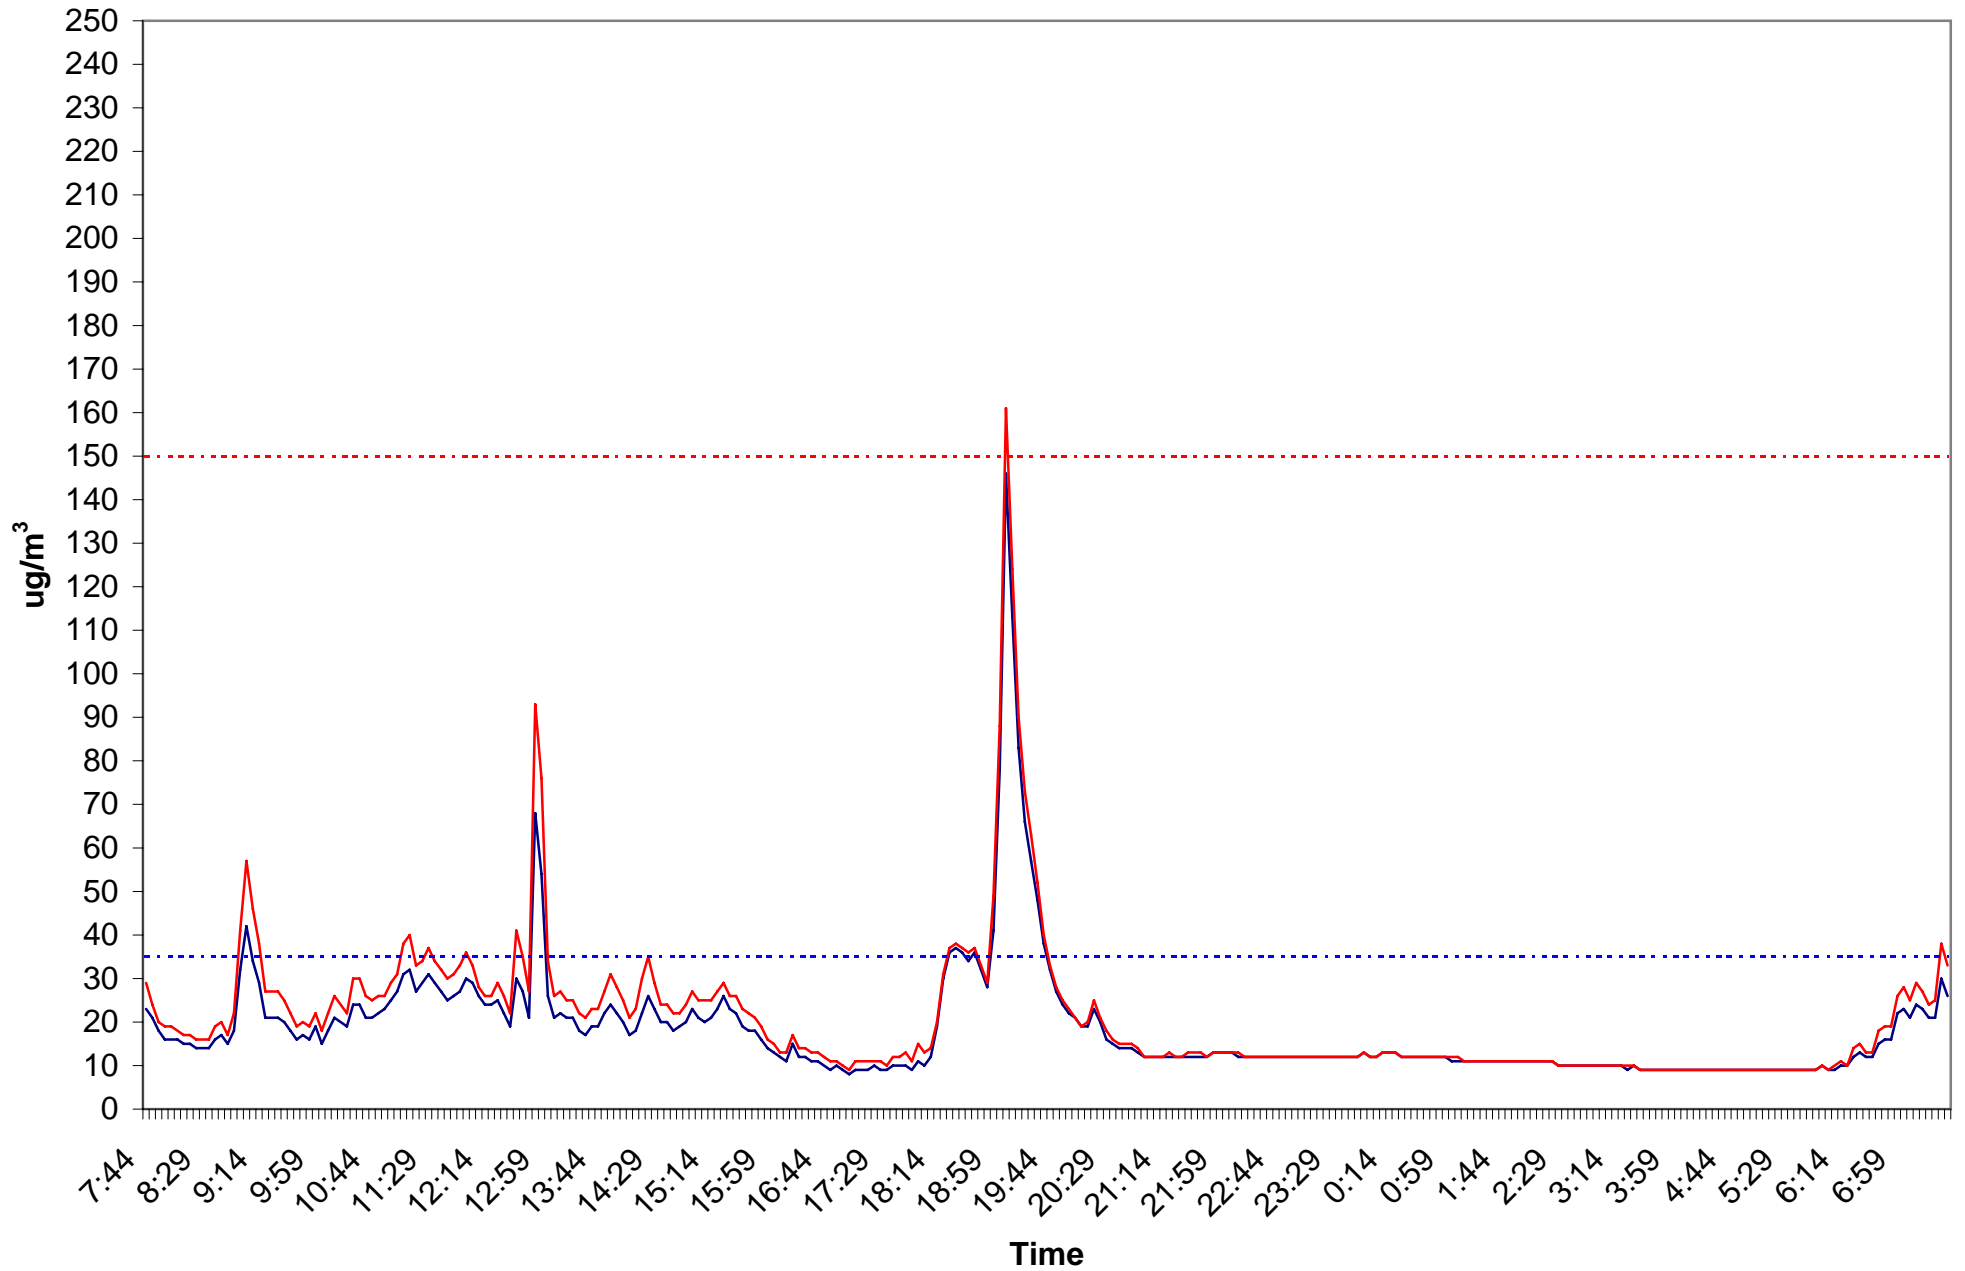

Site-11 Room 4

12/09-10/2010

AQM# 10-510

— PM2.5 — PM10 - - - EPA PM2.5 Limit - . - . EPA PM10 Limit

Site-12 Hall by Room 223

12/09-10/2010
AQM# 10-510

— PM2.5 — PM10 - - - EPA PM2.5 Limit - - - EPA PM10 Limit