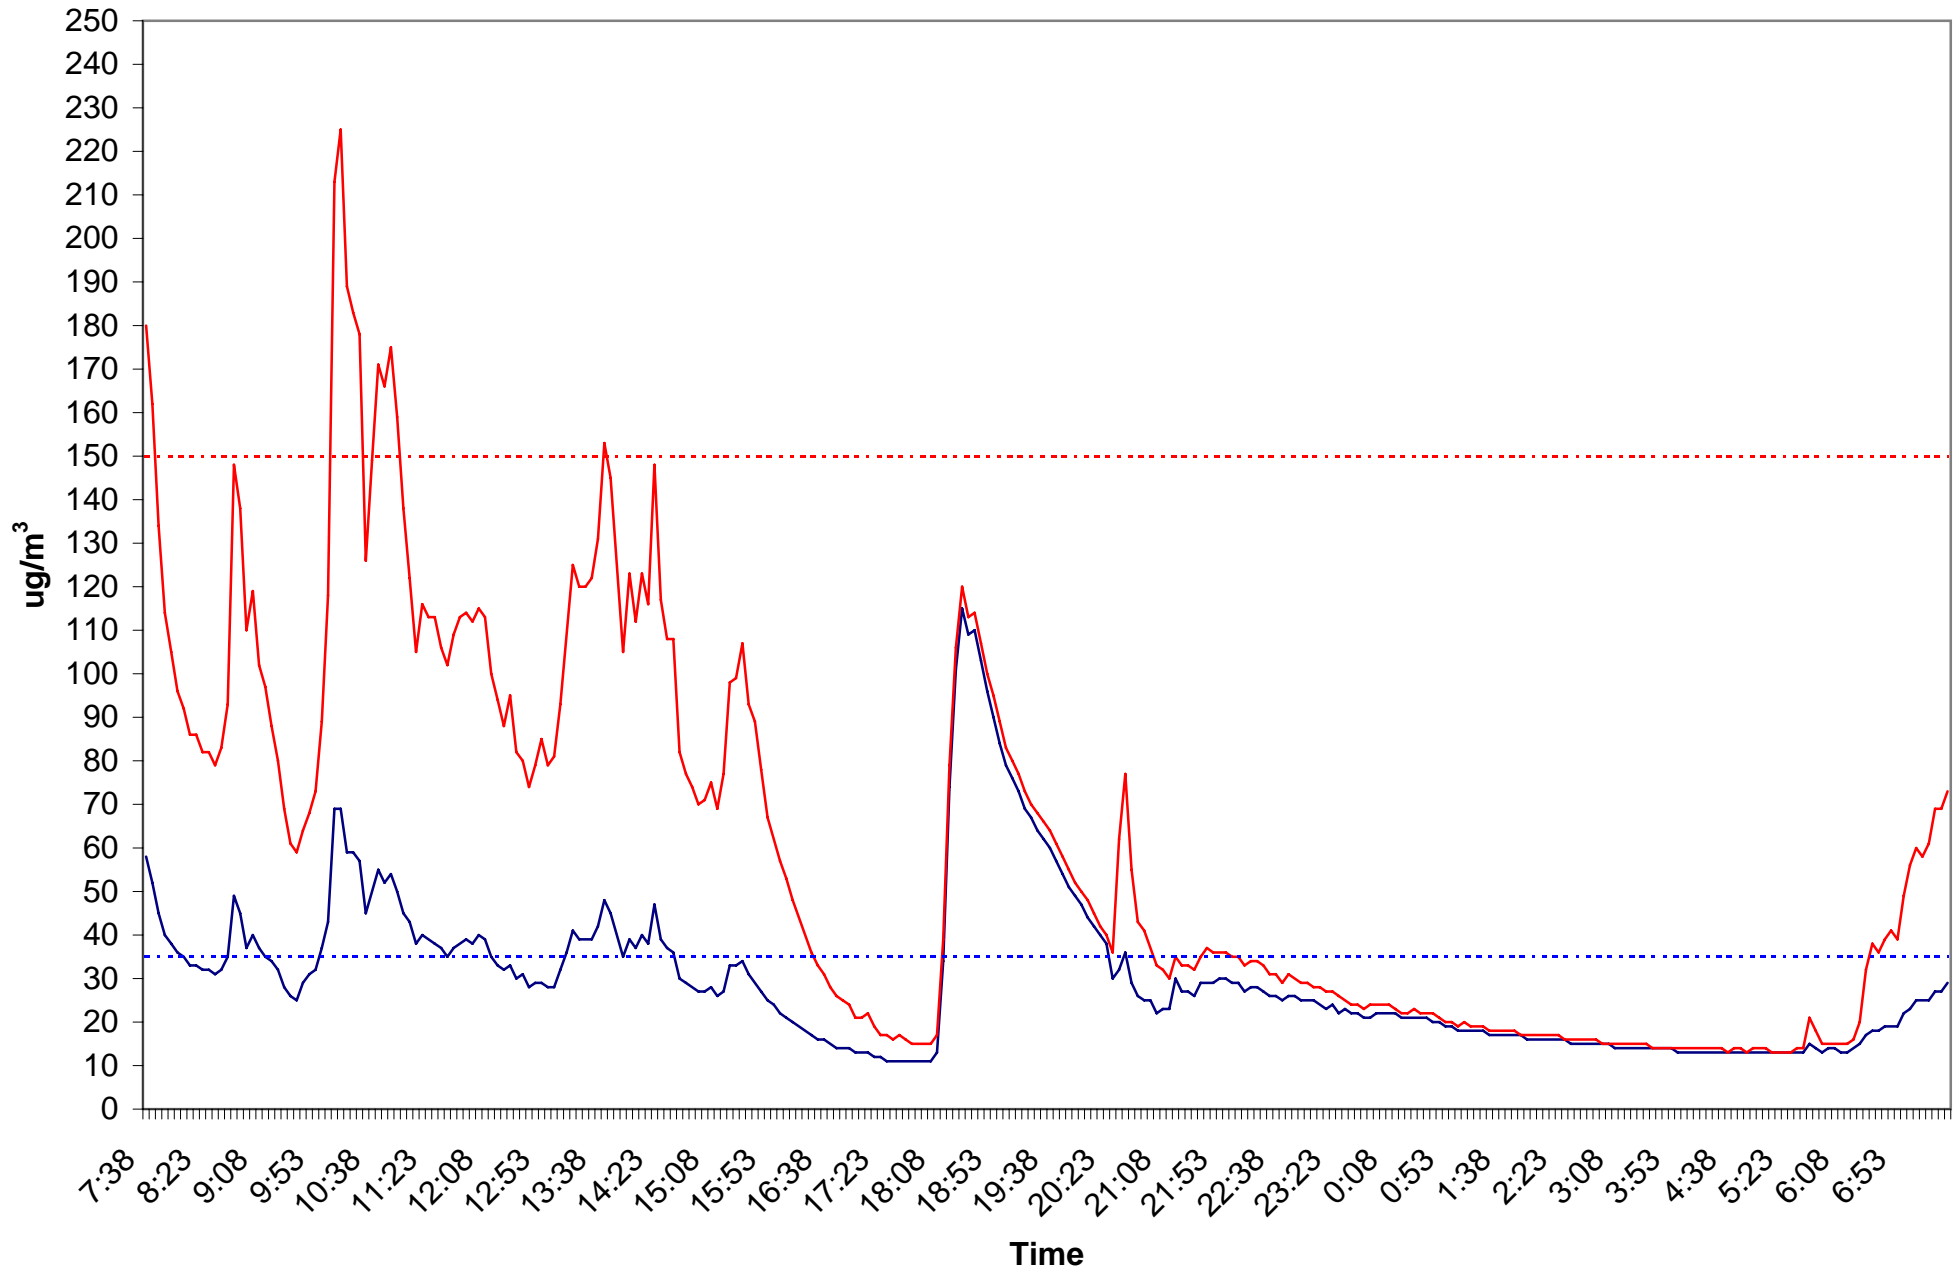

Site-1 Hall by Speech Room (1st Floor)

12/09-10/2010
AQM# 10-510

— PM2.5 — PM10 - - - EPA PM2.5 Limit - - - EPA PM10 Limit

Site-2 Hall by Cafeteria Entry

12/09-10/2010
AQM# 10-510

— PM2.5 — PM10 - - - EPA PM2.5 Limit - - - EPA PM10 Limit

Site-3 Hall by Girls' Gym

12/09-10/2010

AQM# 10-510

— PM2.5 — PM10 - - - EPA PM2.5 Limit - - - EPA PM10 Limit

Site-4 Hall by Room 112

12/09-10/2010
AQM# 10-510

Site-5 Little Theater

Note: PM2.5 Data Lost Due to Equipment Failure