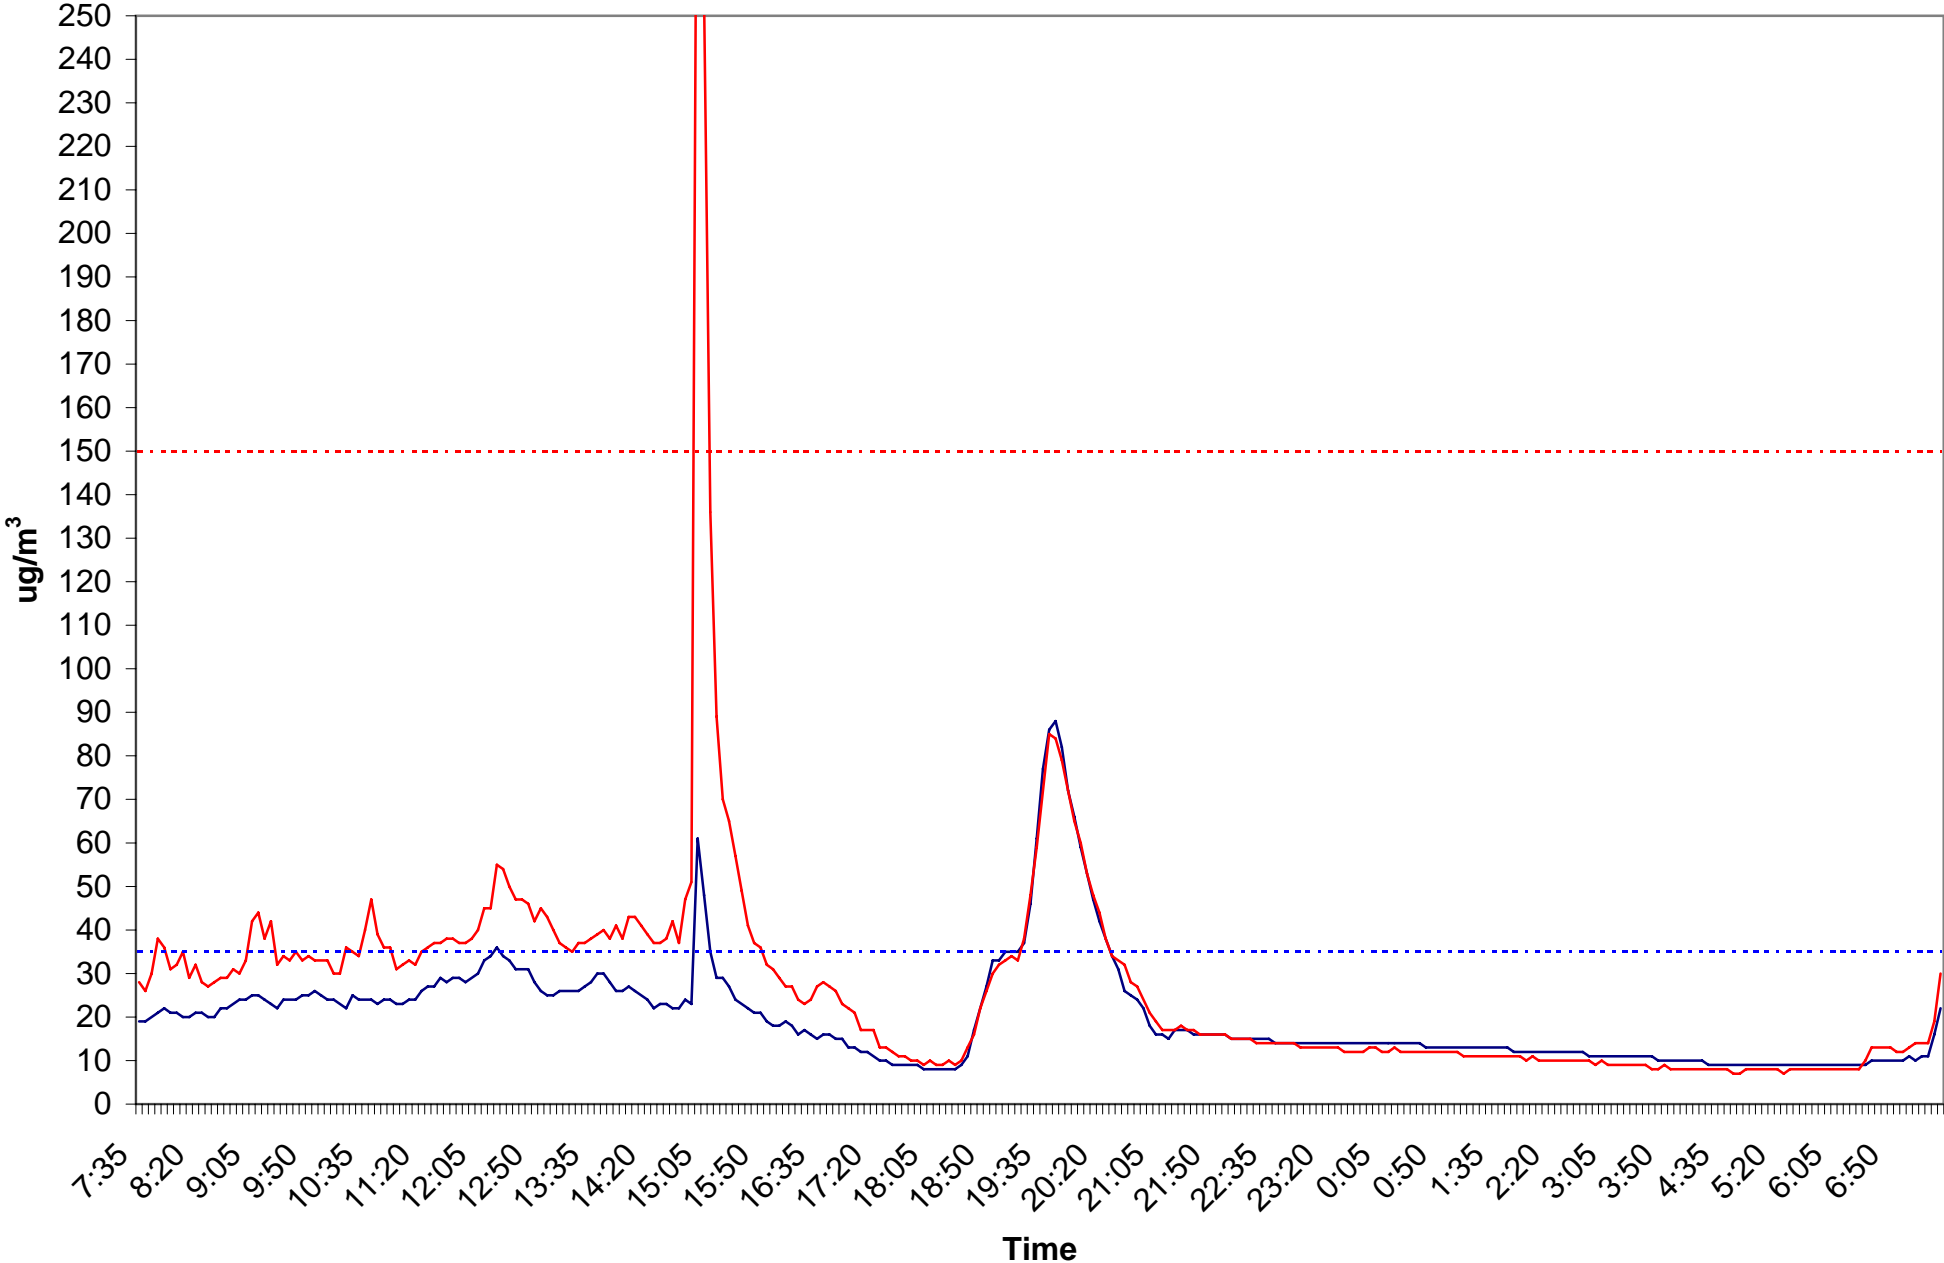

Site-6 Room 105

12/09-10/2010
AQM# 10-510

— PM2.5 — PM10 - - - EPA PM2.5 Limit - . - . EPA PM10 Limit