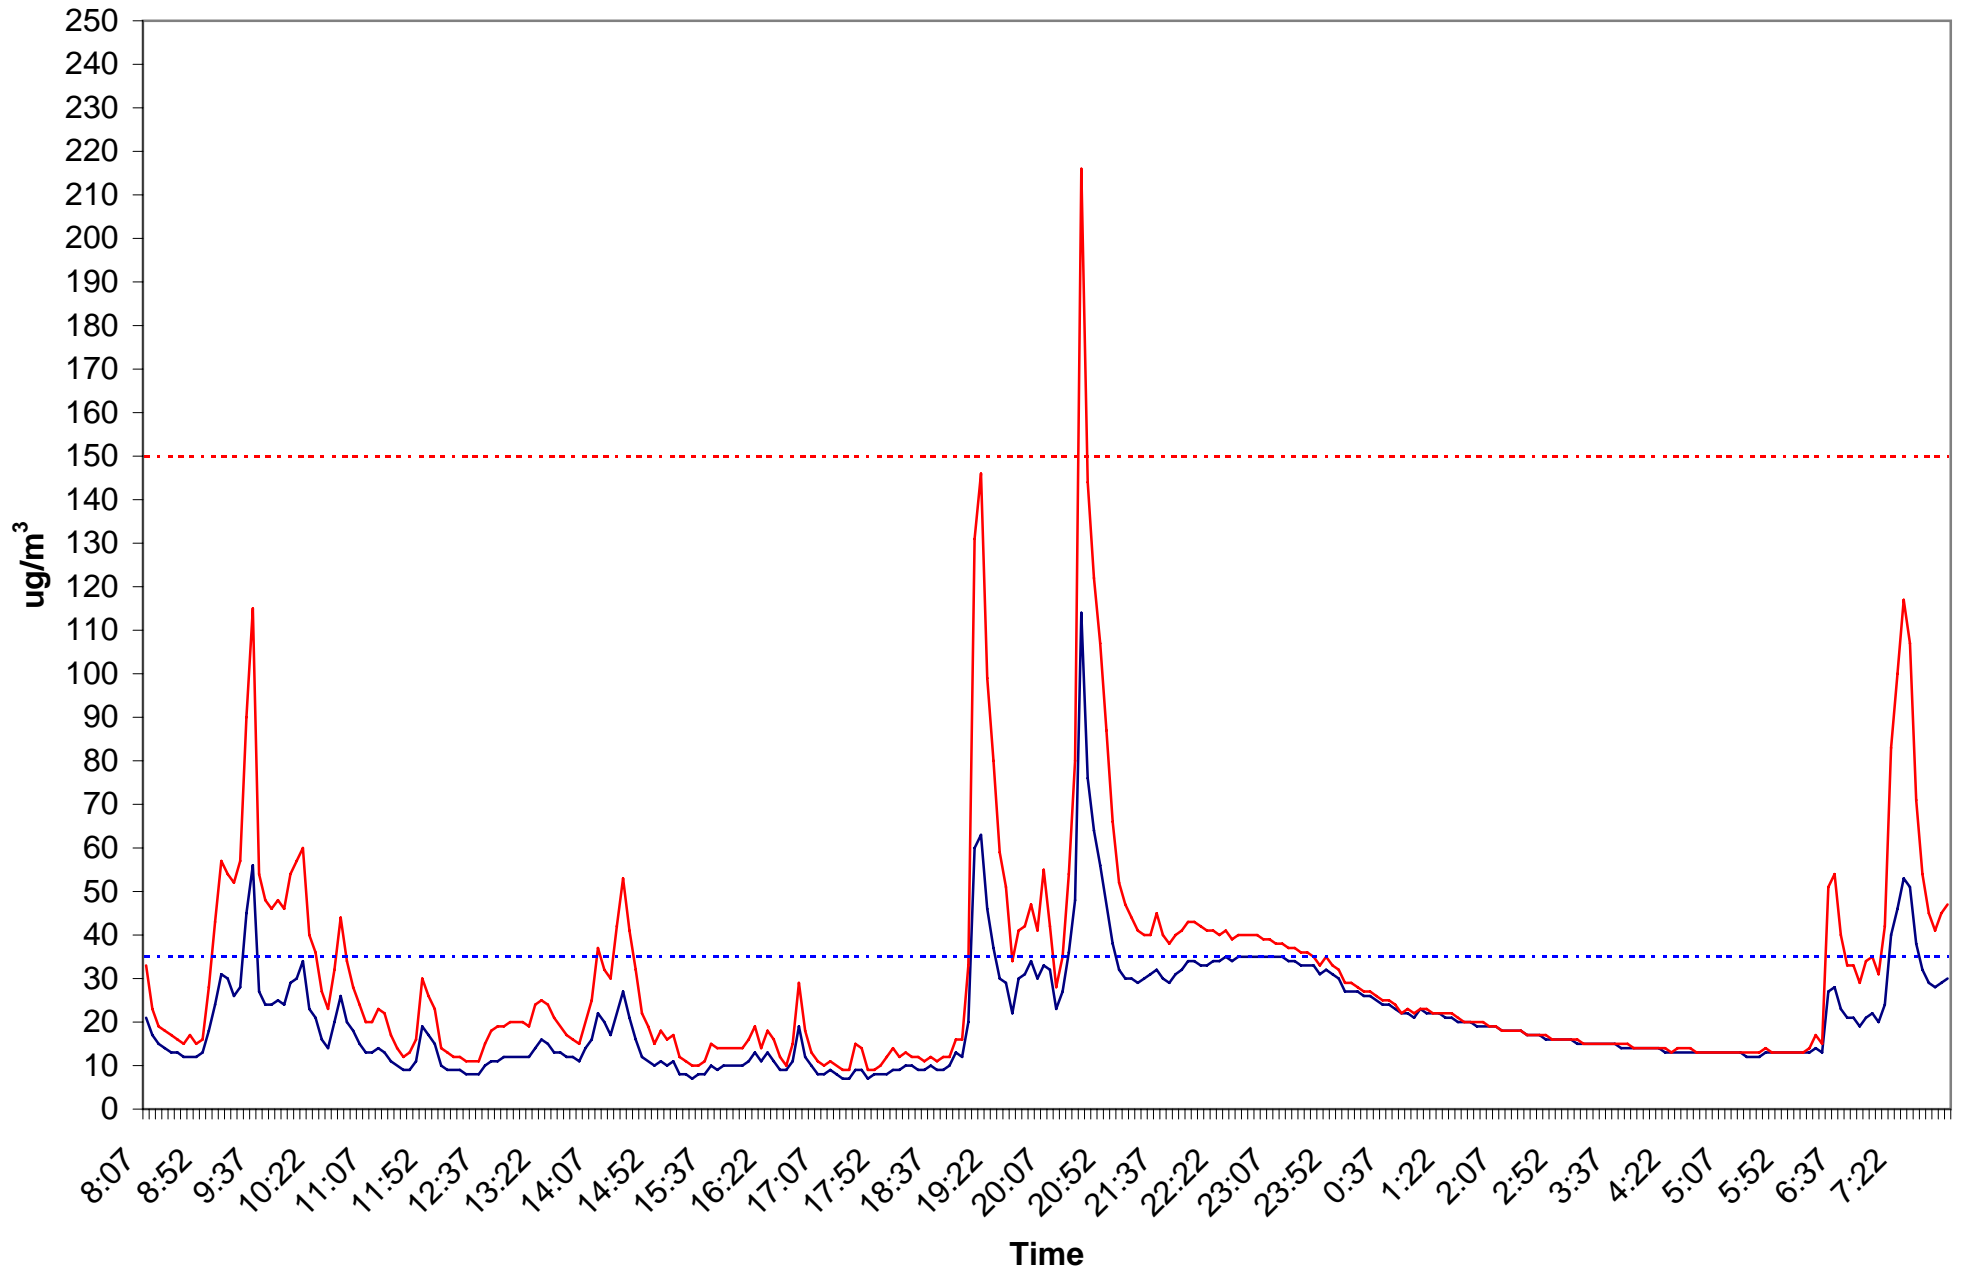

— PM2.5 — PM10 - - - EPA PM2.5 Limit - - - EPA PM10 Limit

Site-9 Hall by Room 14

12/09-10/2010
AQM# 10-510

Site-10 Girls' Locker Room

12/09-10/2010

AQM# 10-510

— PM2.5 — PM10 - - - EPA PM2.5 Limit - - - EPA PM10 Limit