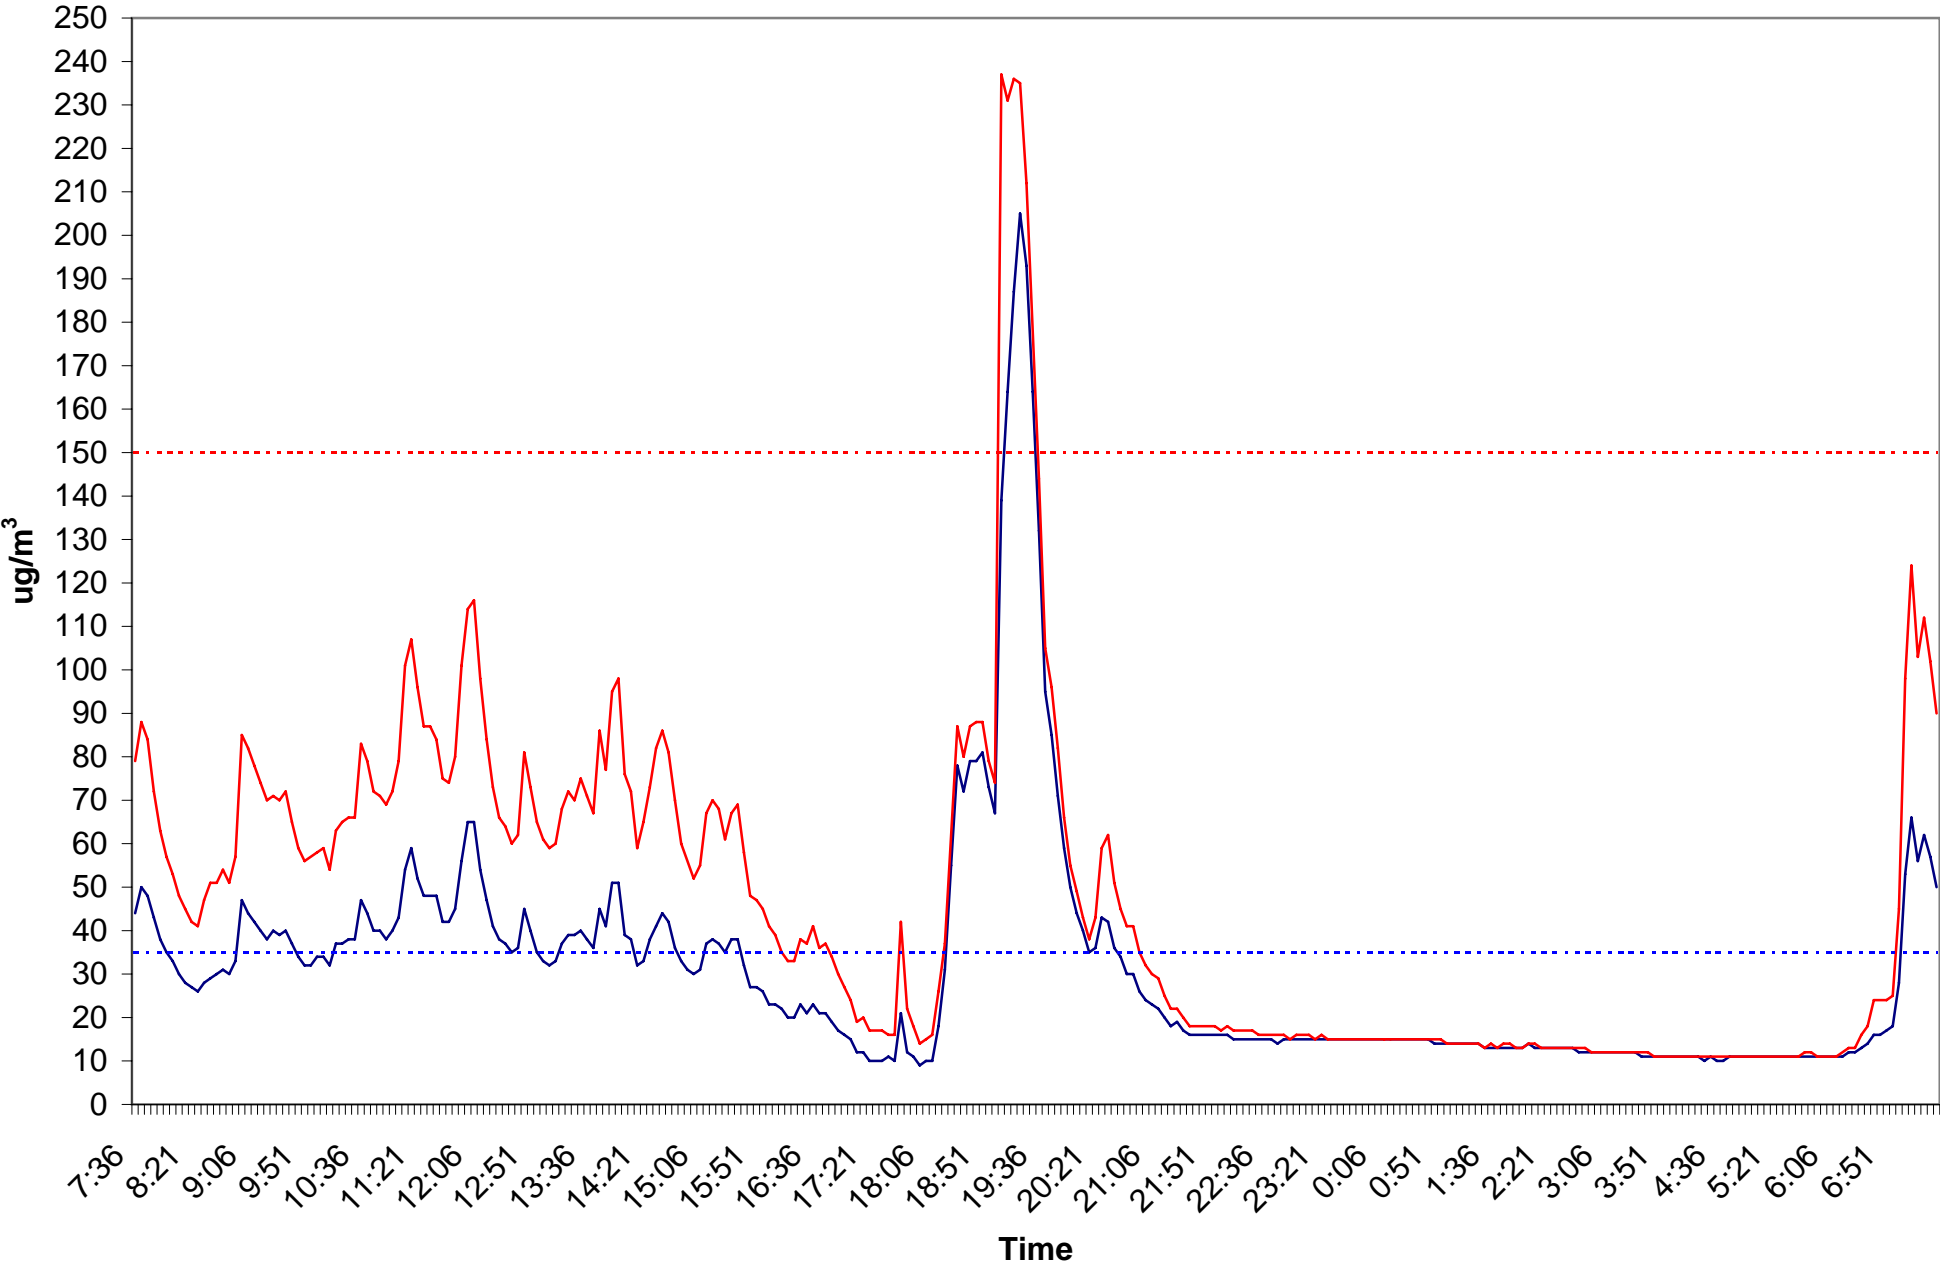

Site-1 Hall by Speech Room (1st Floor)

12/09-10/2010
AQM# 10-510

— PM2.5 — PM10 - - - EPA PM2.5 Limit - - - EPA PM10 Limit

Site-2 Hall by Cafeteria Entry

12/09-10/2010
AQM# 10-510

— PM2.5 — PM10 - - - EPA PM2.5 Limit - - - EPA PM10 Limit

Site-3 Hall by Girls' Gym

12/09-10/2010

AQM# 10-510

— PM2.5 — PM10 - - - EPA PM2.5 Limit - - - EPA PM10 Limit

Site-4 Hall by Room 112

12/09-10/2010
AQM# 10-510

Site-5 Little Theater

Note: PM2.5 Data Lost Due to Equipment Failure